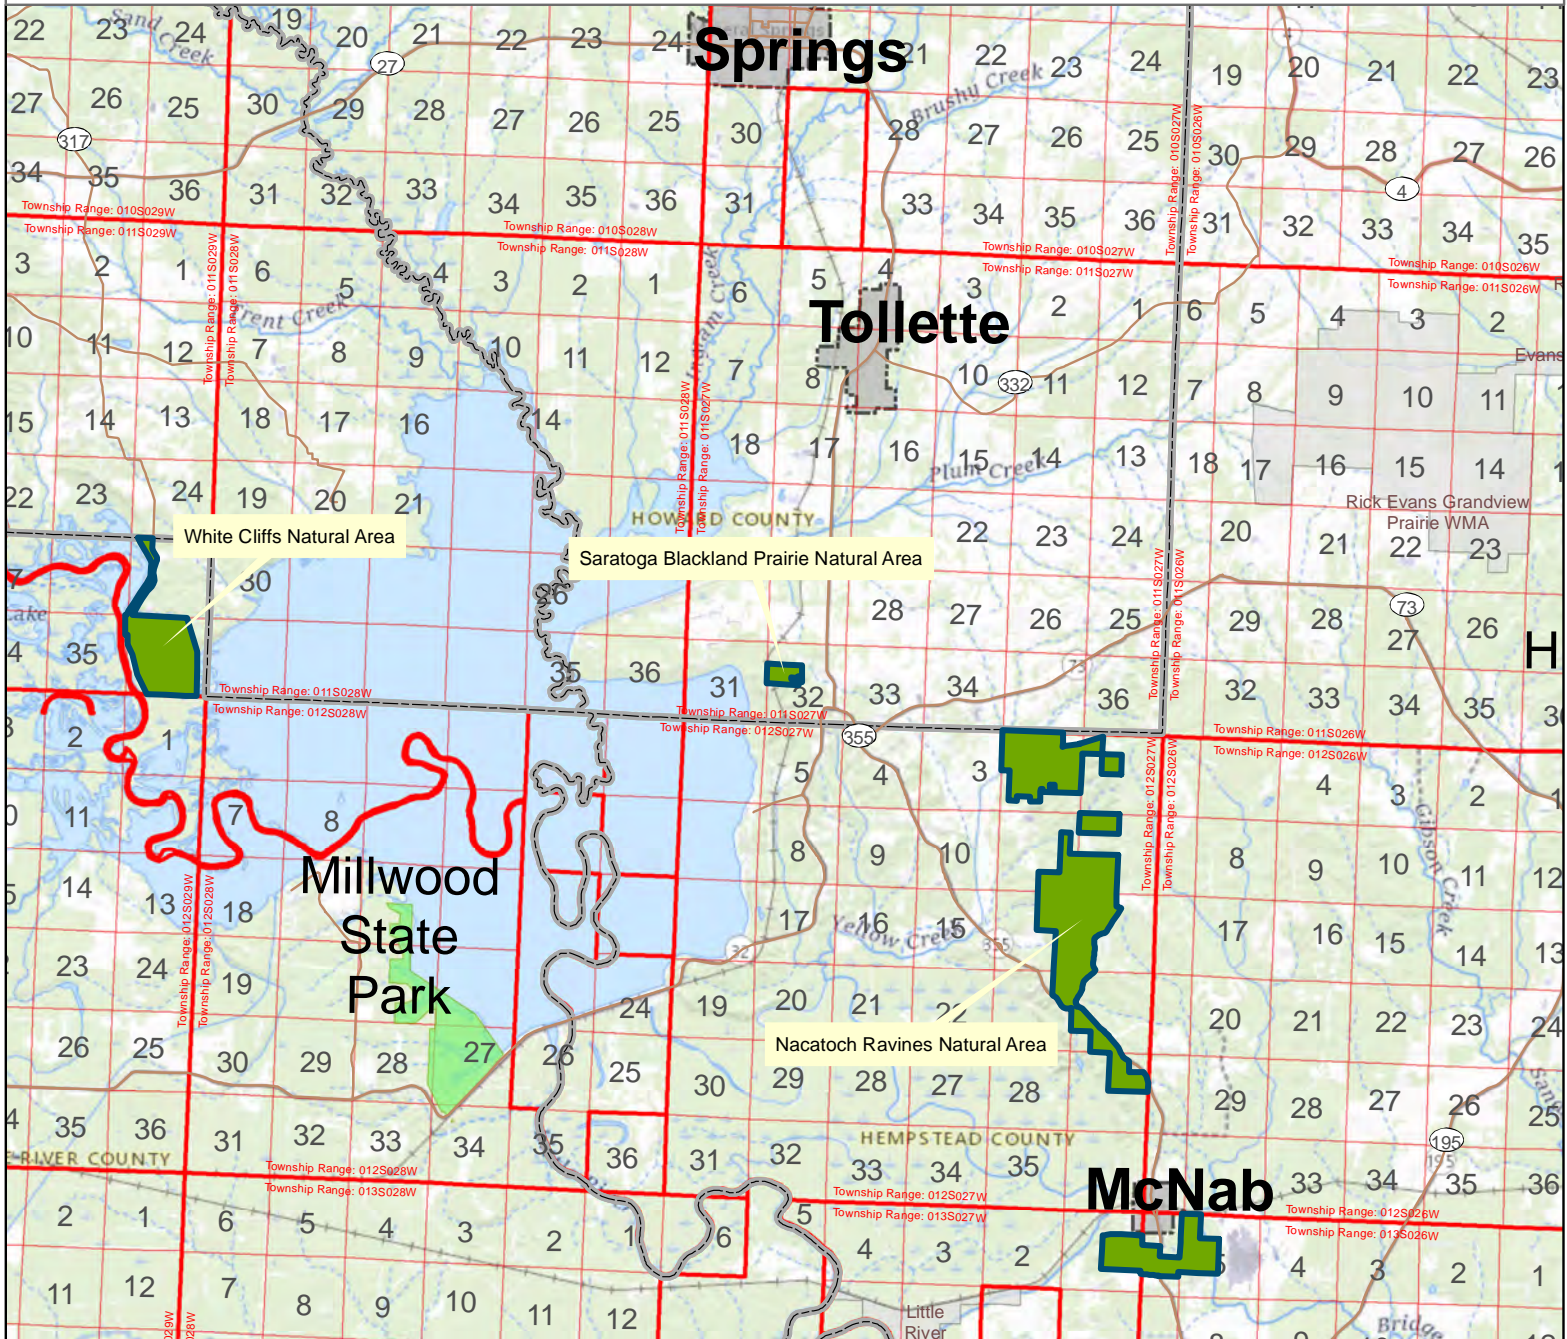

Saratoga Blackland Prairie Natural Area

County: Howard

Date Added: 2004

Acres: 66.3886

Directions: From Hope take State Highway 73 to Saratoga. Travel north on State Highway 355 for approximately 0.6 miles. Stay straight and merge onto State Highway 32, continue to Chapel Hill Road and turn right. The natural area is located at the end of Chapel Hill Road.