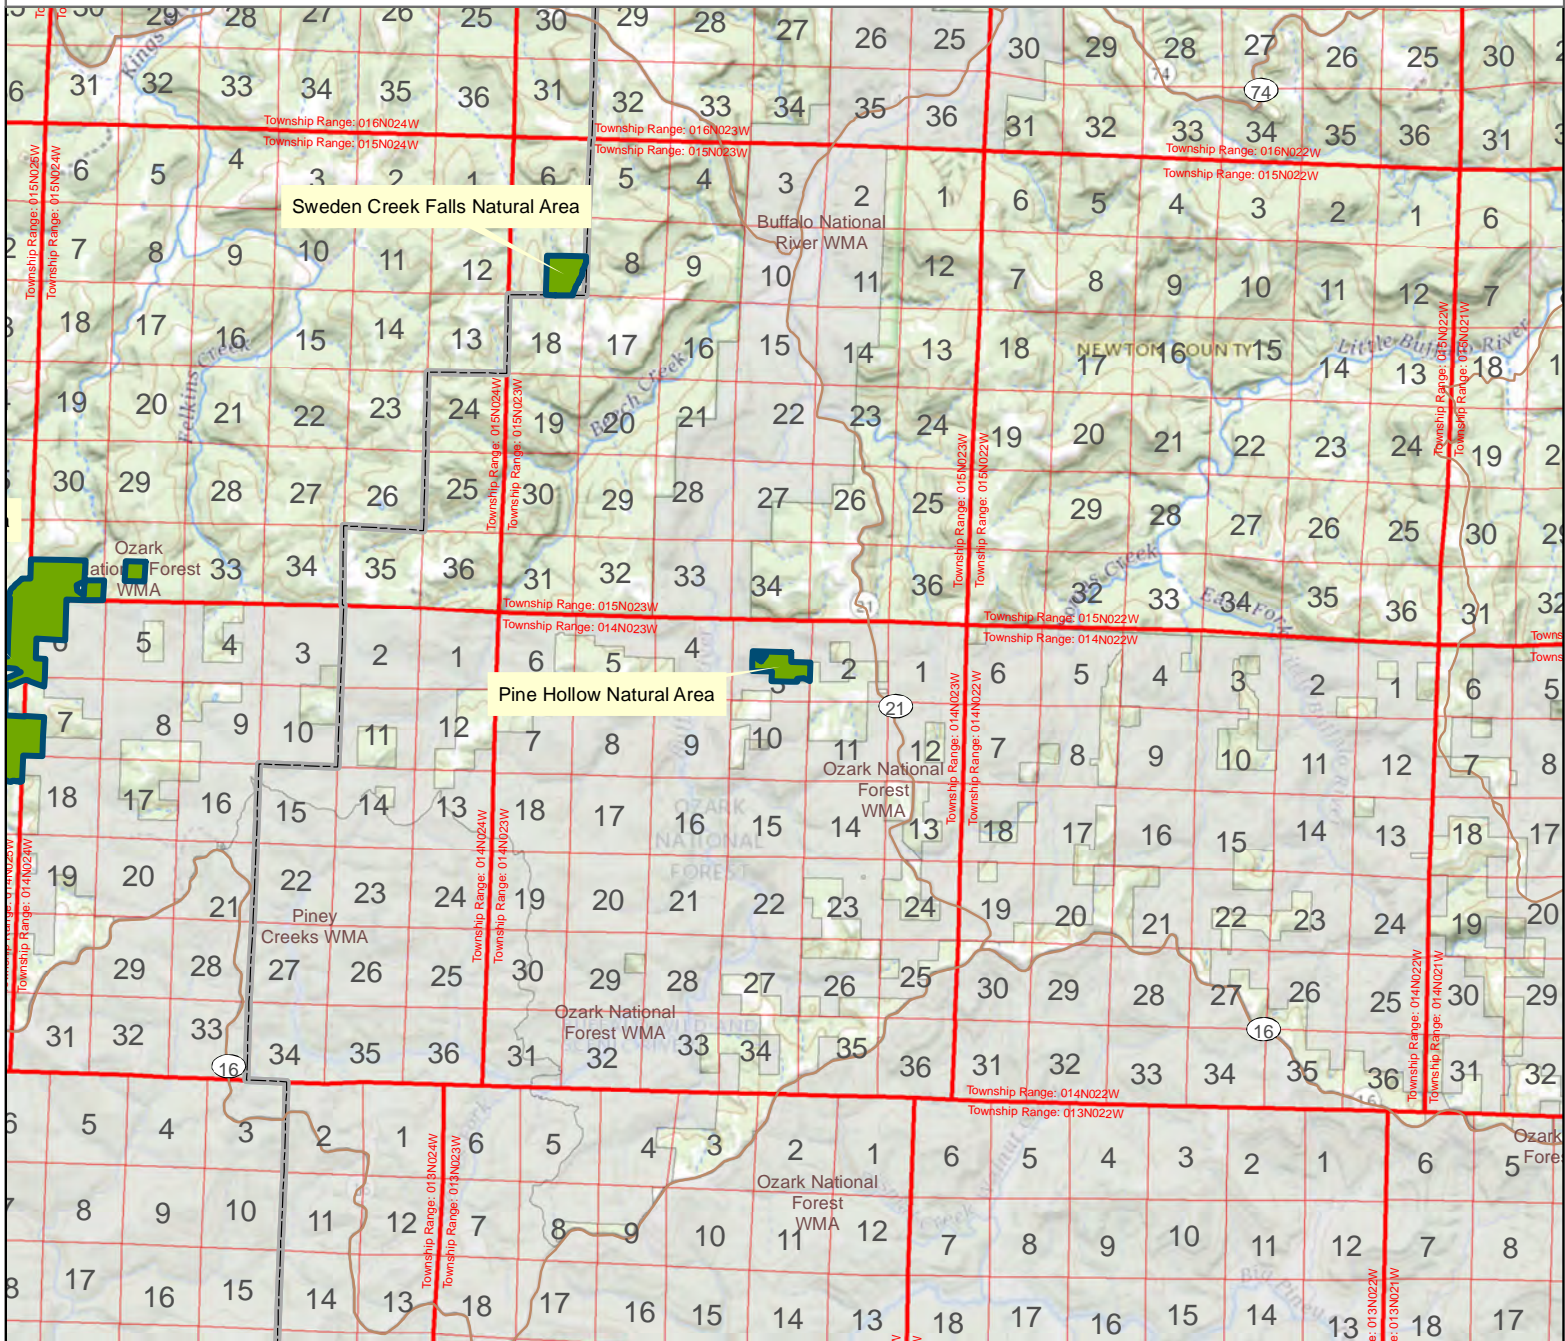

Pine Hollow Natural Area

County: Newton

Date Added: 1998

Acres: 132,525

Directions: There is no public access to this natural area.