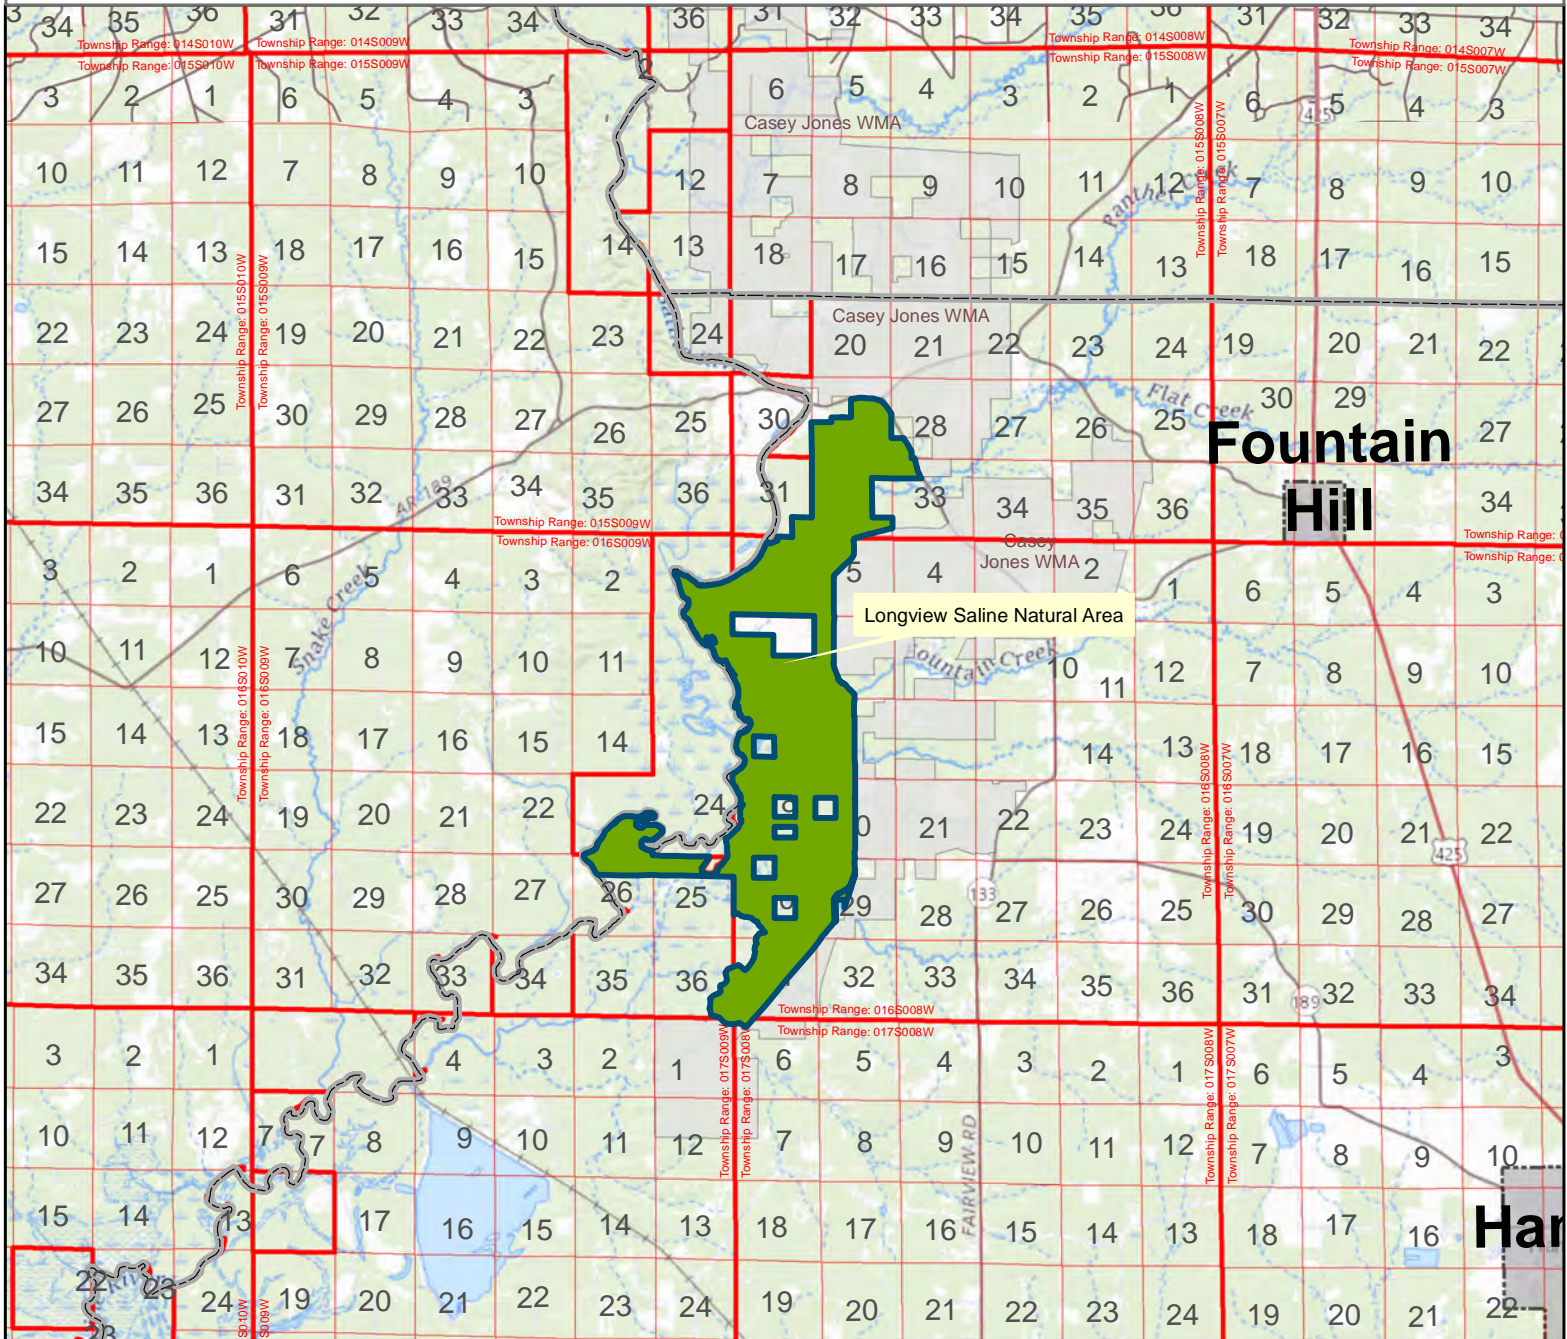

Arkansas Natural Heritage Commission  
System of Natural Areas  
Natural Area County Locator

Date: 3/17/2022

**Longview Saline Natural Area**

County: Ashley

Date Added: 2011

Acres: 4910

Directions: From the intersection of U.S. Highway 425 in Fountain Hill, travel west on State Highway 8 for approximately 3.8 miles. Continue west on State Highway 8 from its junction with State Highway 133 for approximately 1.9 miles to Ashley County Road 452. Turn west (left) on County Road 452 and travel 1.8 miles. The natural area is on the west side of County Road 452 near its intersection with County Road 458.

Disclaimer: This map is for general reference purposes only and is not a legal document. User assumes all risks.