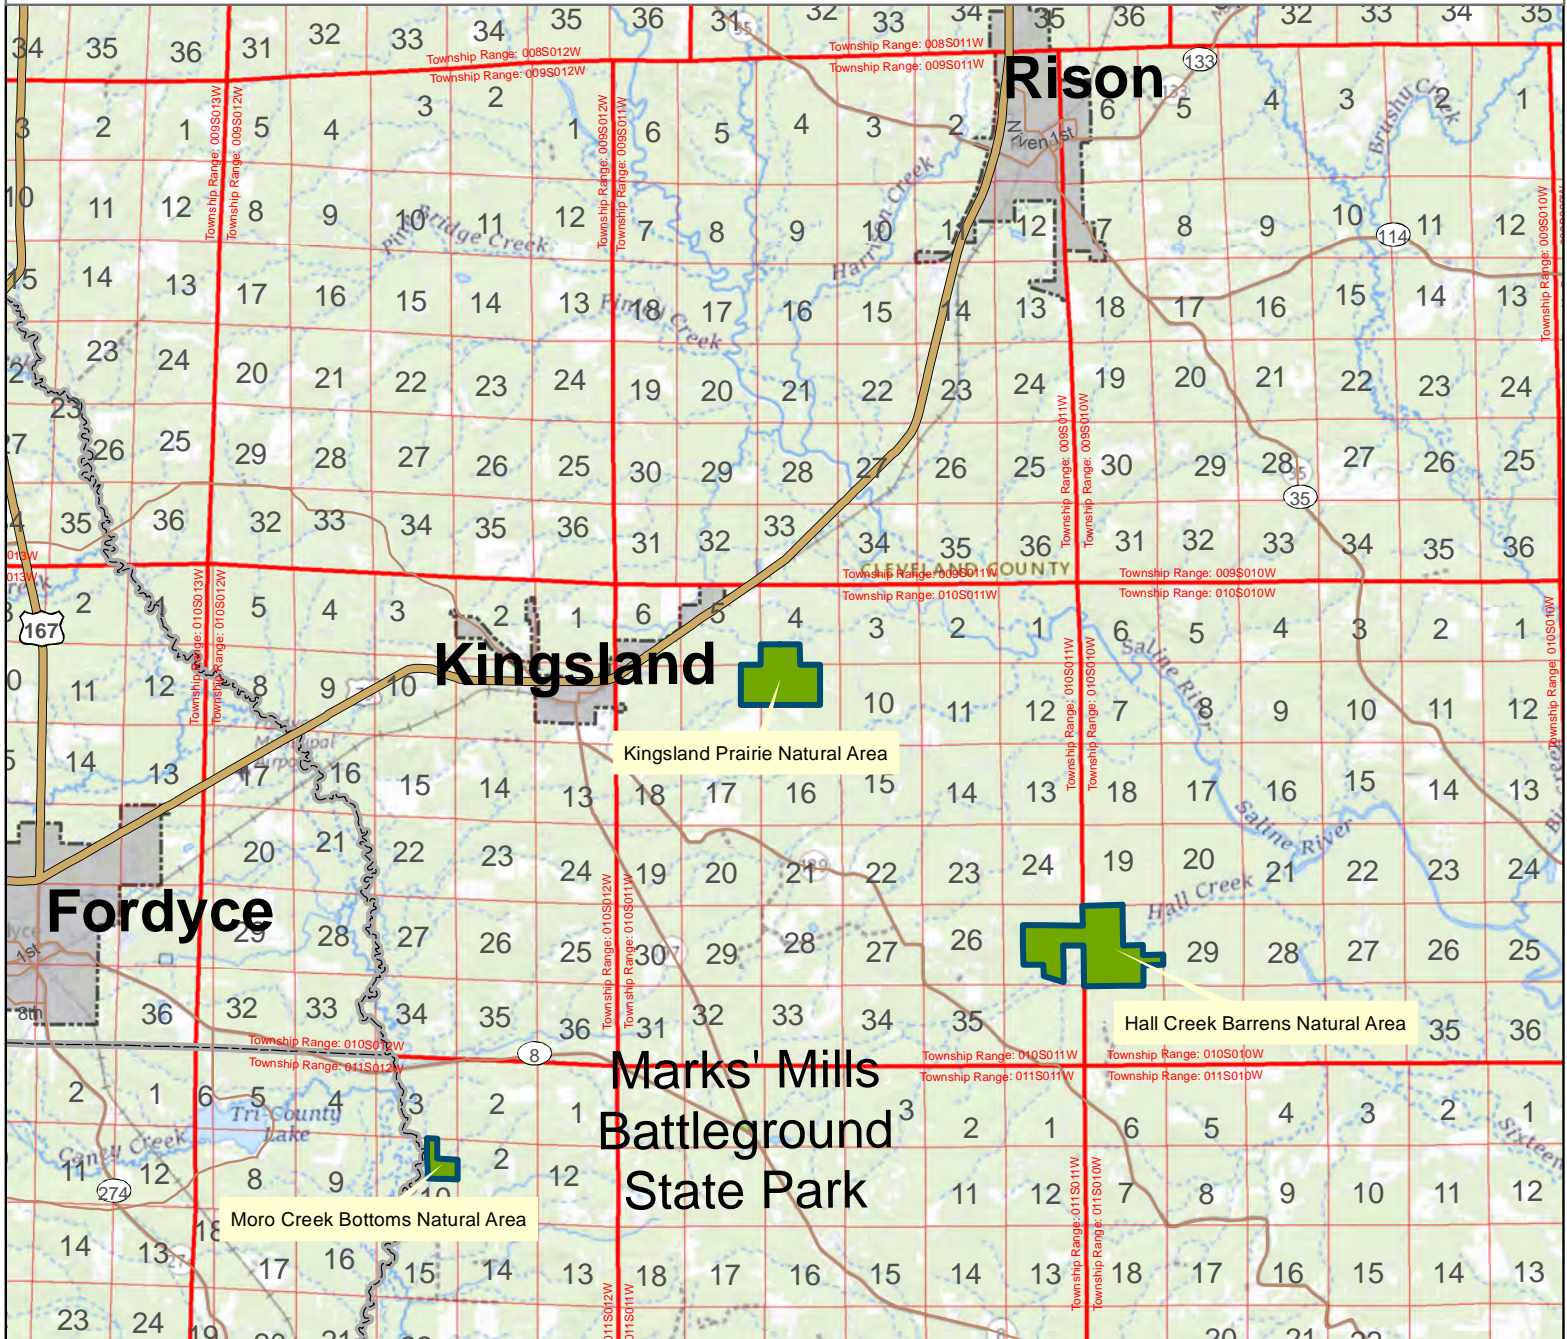

**Kingsland Prairie Natural Area**

County: Cleveland

Date Added: 2009

Acres: 399.19

Directions: From Kingsland, travel northeast approximately 2.6 miles on State Highway 79. Turn right (southeast) onto Prairie Road and travel 1.2 miles to the "Y" in the road. Park along roadside.