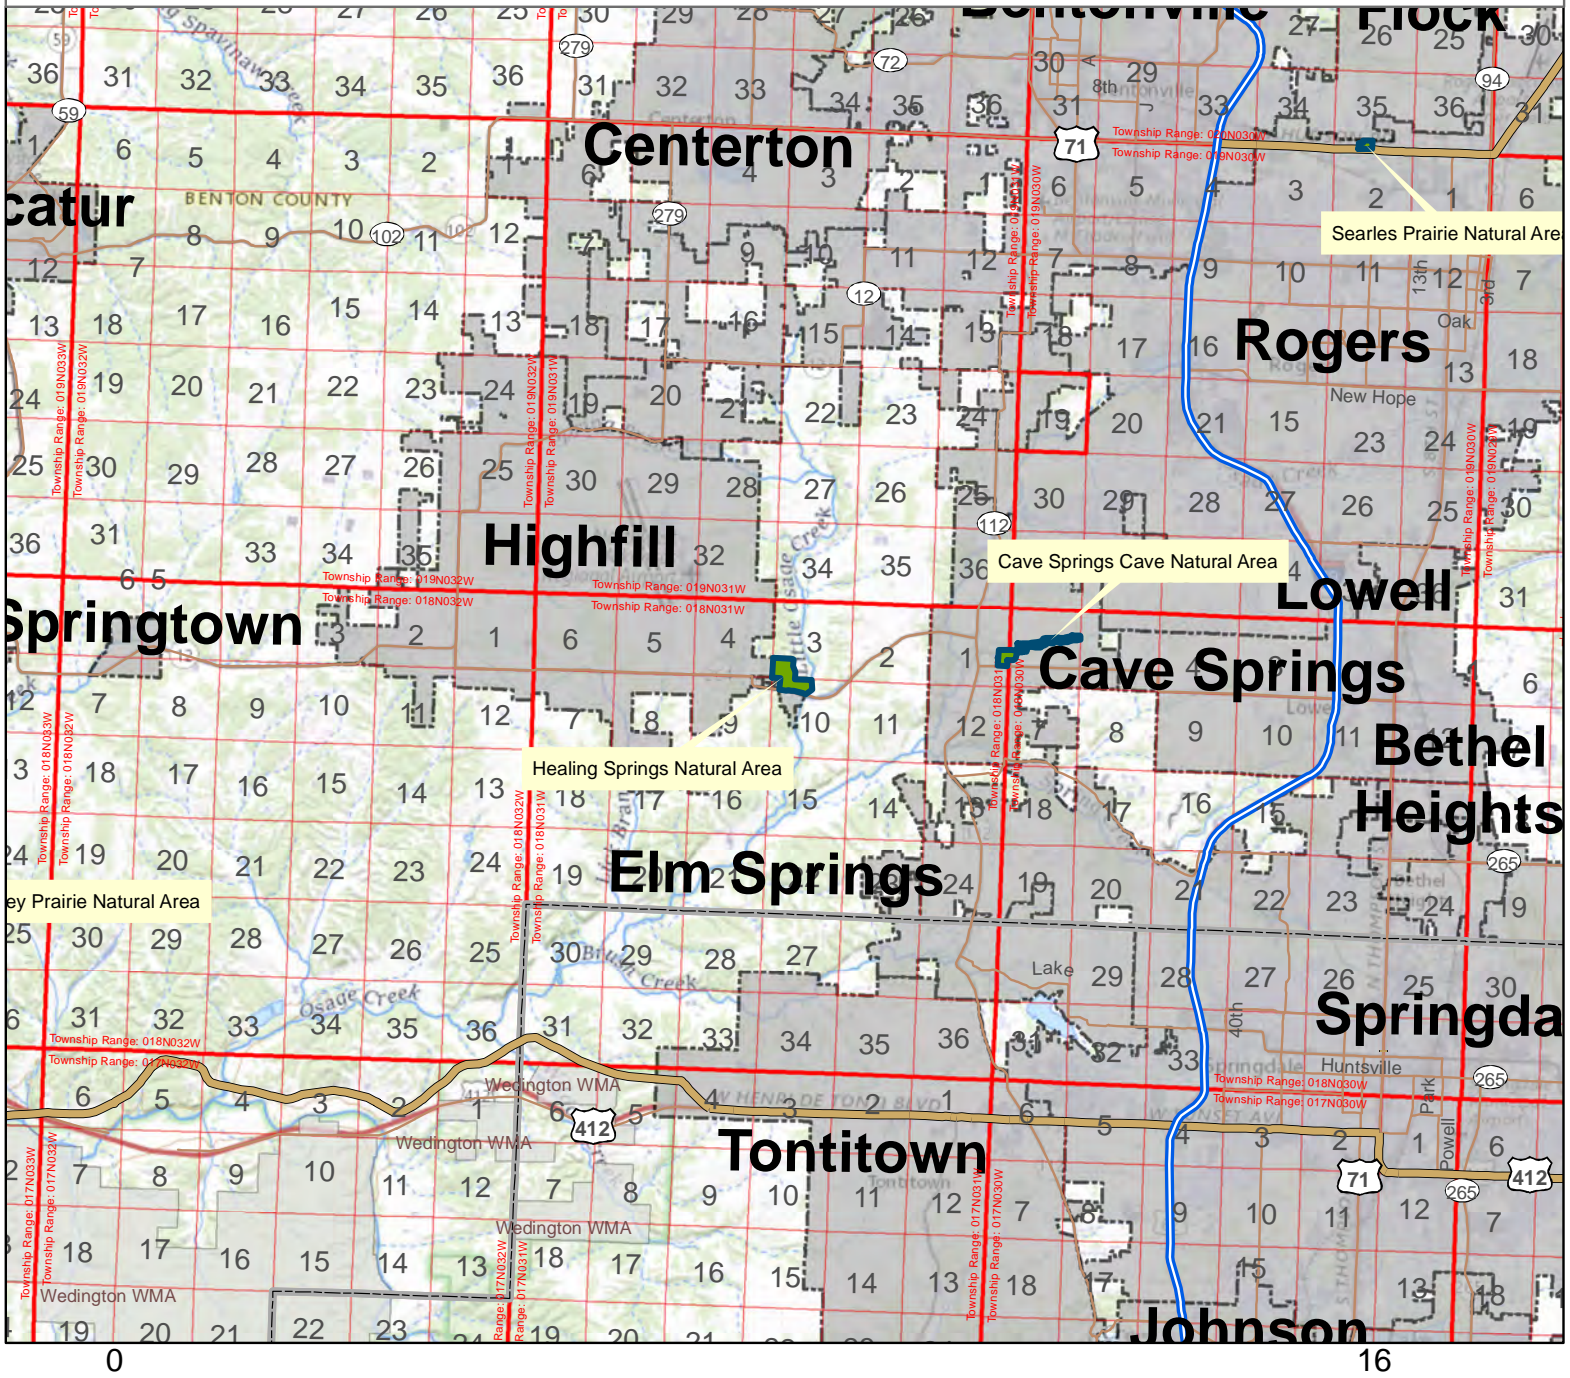

Arkansas Natural Heritage Commission  
 System of Natural Areas  
 Natural Area County Locator  
**Healing Springs Natural Area**

Date: 2/16/2022

County: Benton

Date Added: 2020

Acres: 84.5

Directions: From State Highway 112/264 junction on the north side of the town of Cave Springs, proceed west on Highway 264 (Healing Springs Road) about 2.6 miles to a gate on the north side of the highway.

Disclaimer: This map is for general reference purposes only and is not a legal document. User assumes all risks.