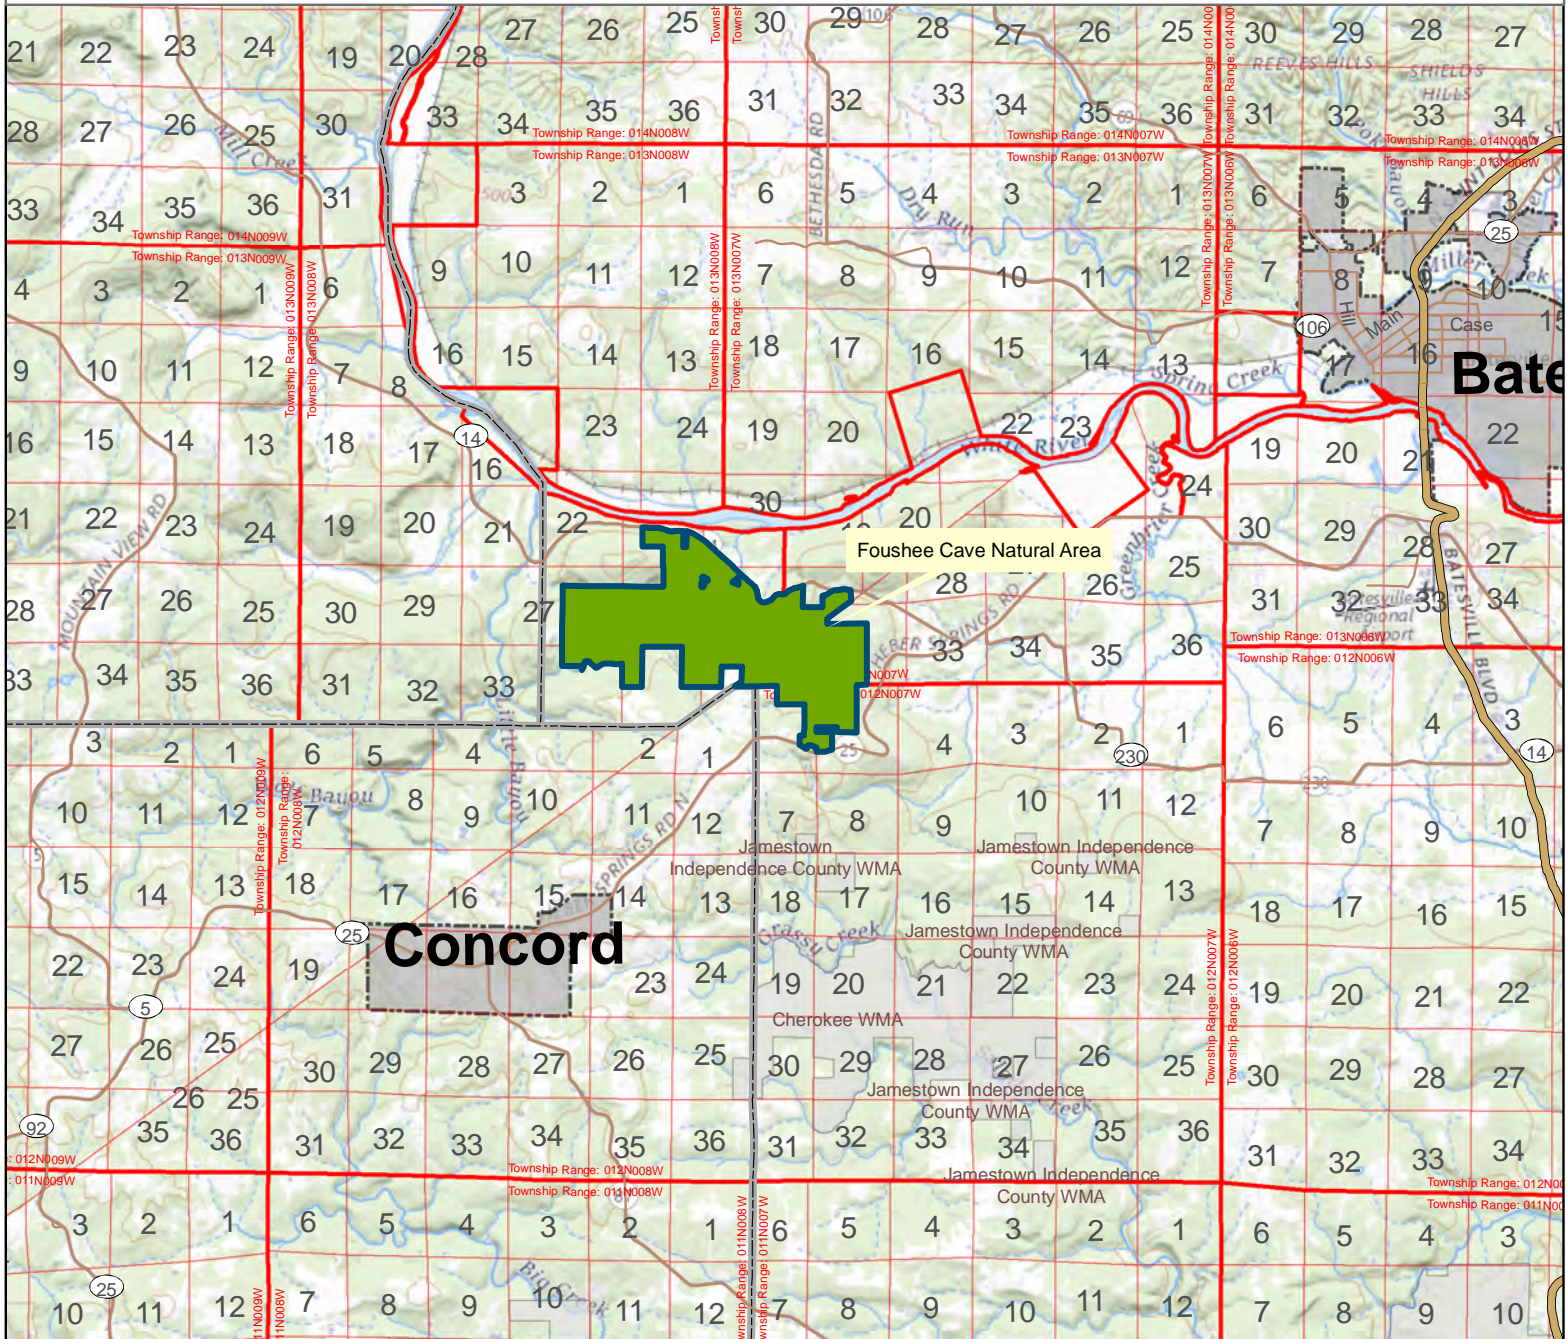

Foushee Cave Natural Area

0

14

County: Independence

Date Added: 2011

Acres: 3235.99

Directions: From the community of Locust Grove, travel southwest on State Highway 14/25 for 0.4 miles. Turn right onto State Highway 14 and travel 2.8 miles. The natural area is on the south side of the road.