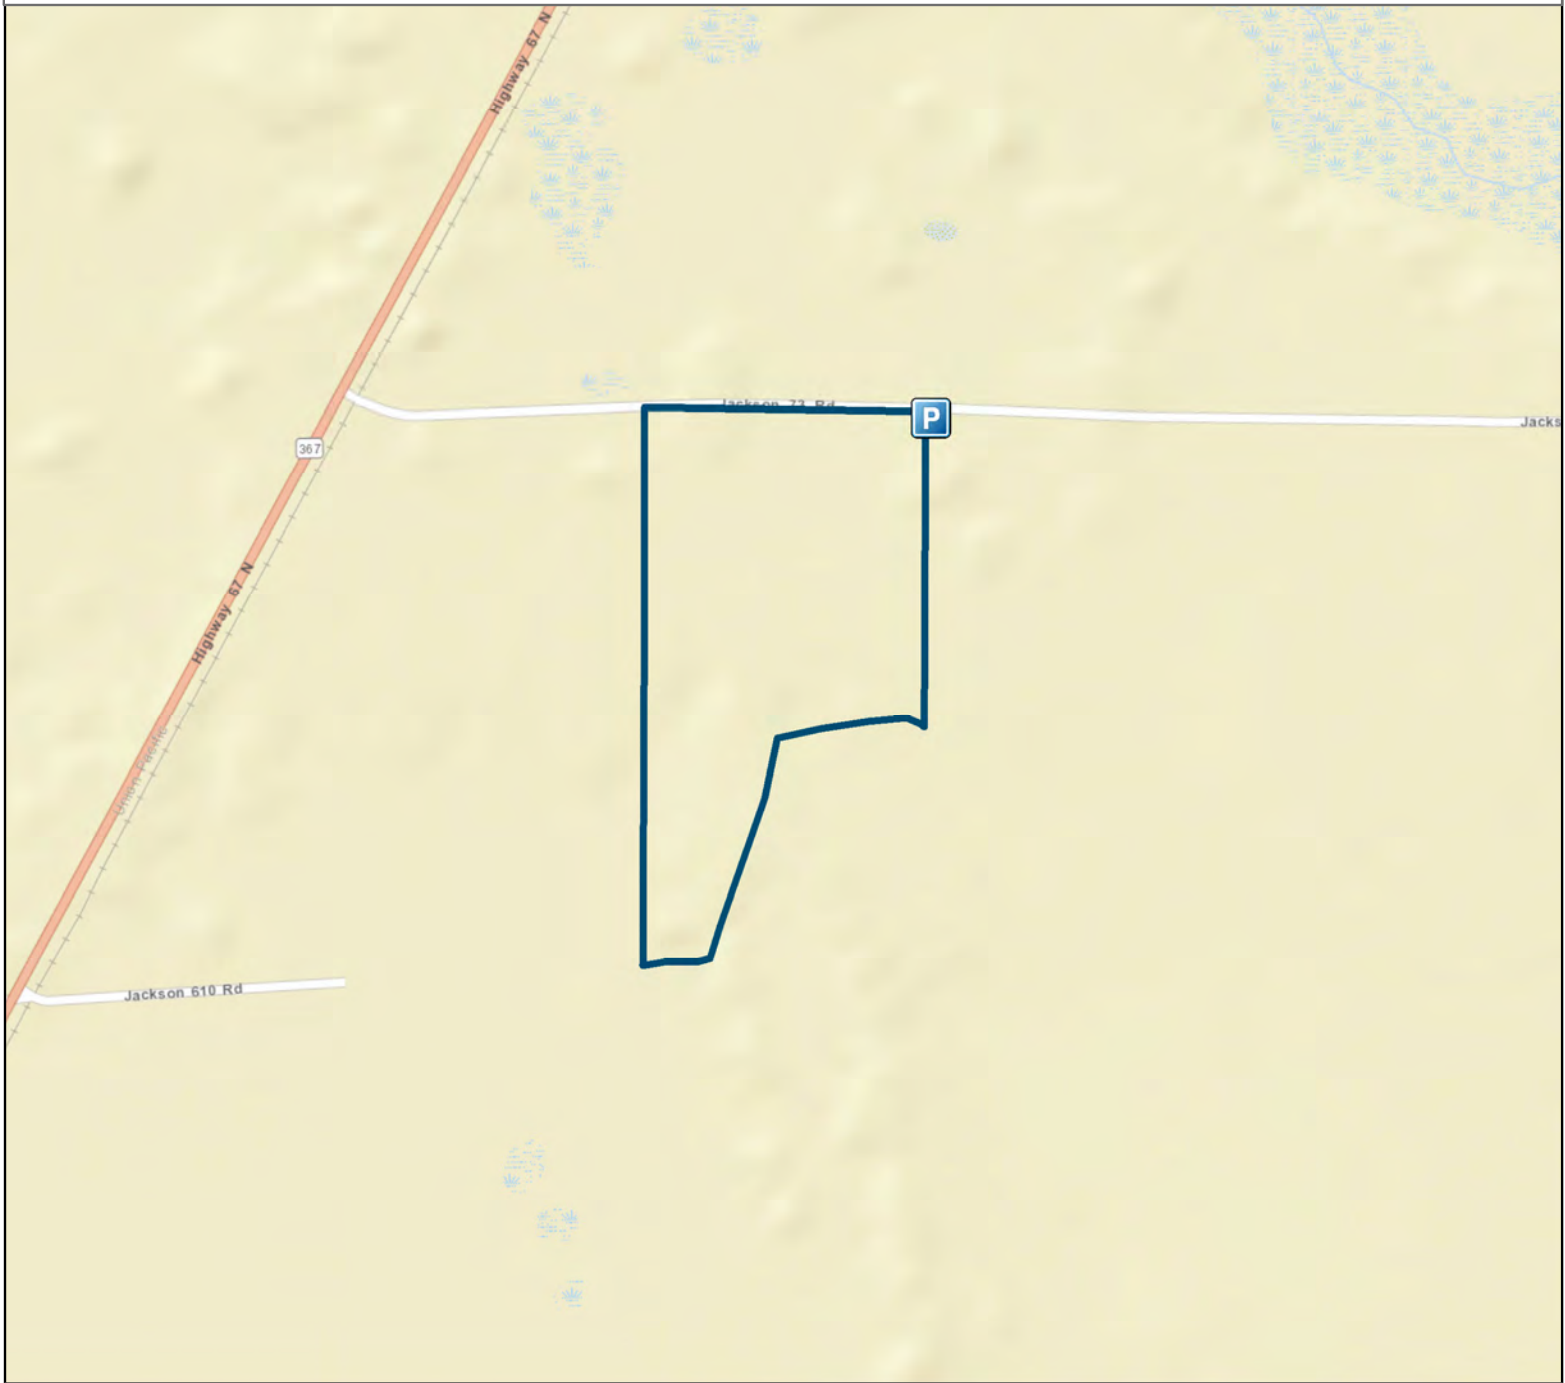

Arkansas Natural Heritage Commission
 System of Natural Areas
 Natural Area Boundaries
Swifton Sand Ponds Natural Area

Date: 2/18/2022

County: Jackson

Date Added: 2008

Acres: 60

USGS Quadrangle: Swifton East 7.5'

Directions: From Swifton travel northeast on U.S. Highway 67 approximately 2 miles to Jackson County Road 73. Turn right (east) on County Road 73 and travel 0.3 mile. The natural area is located south of the road.