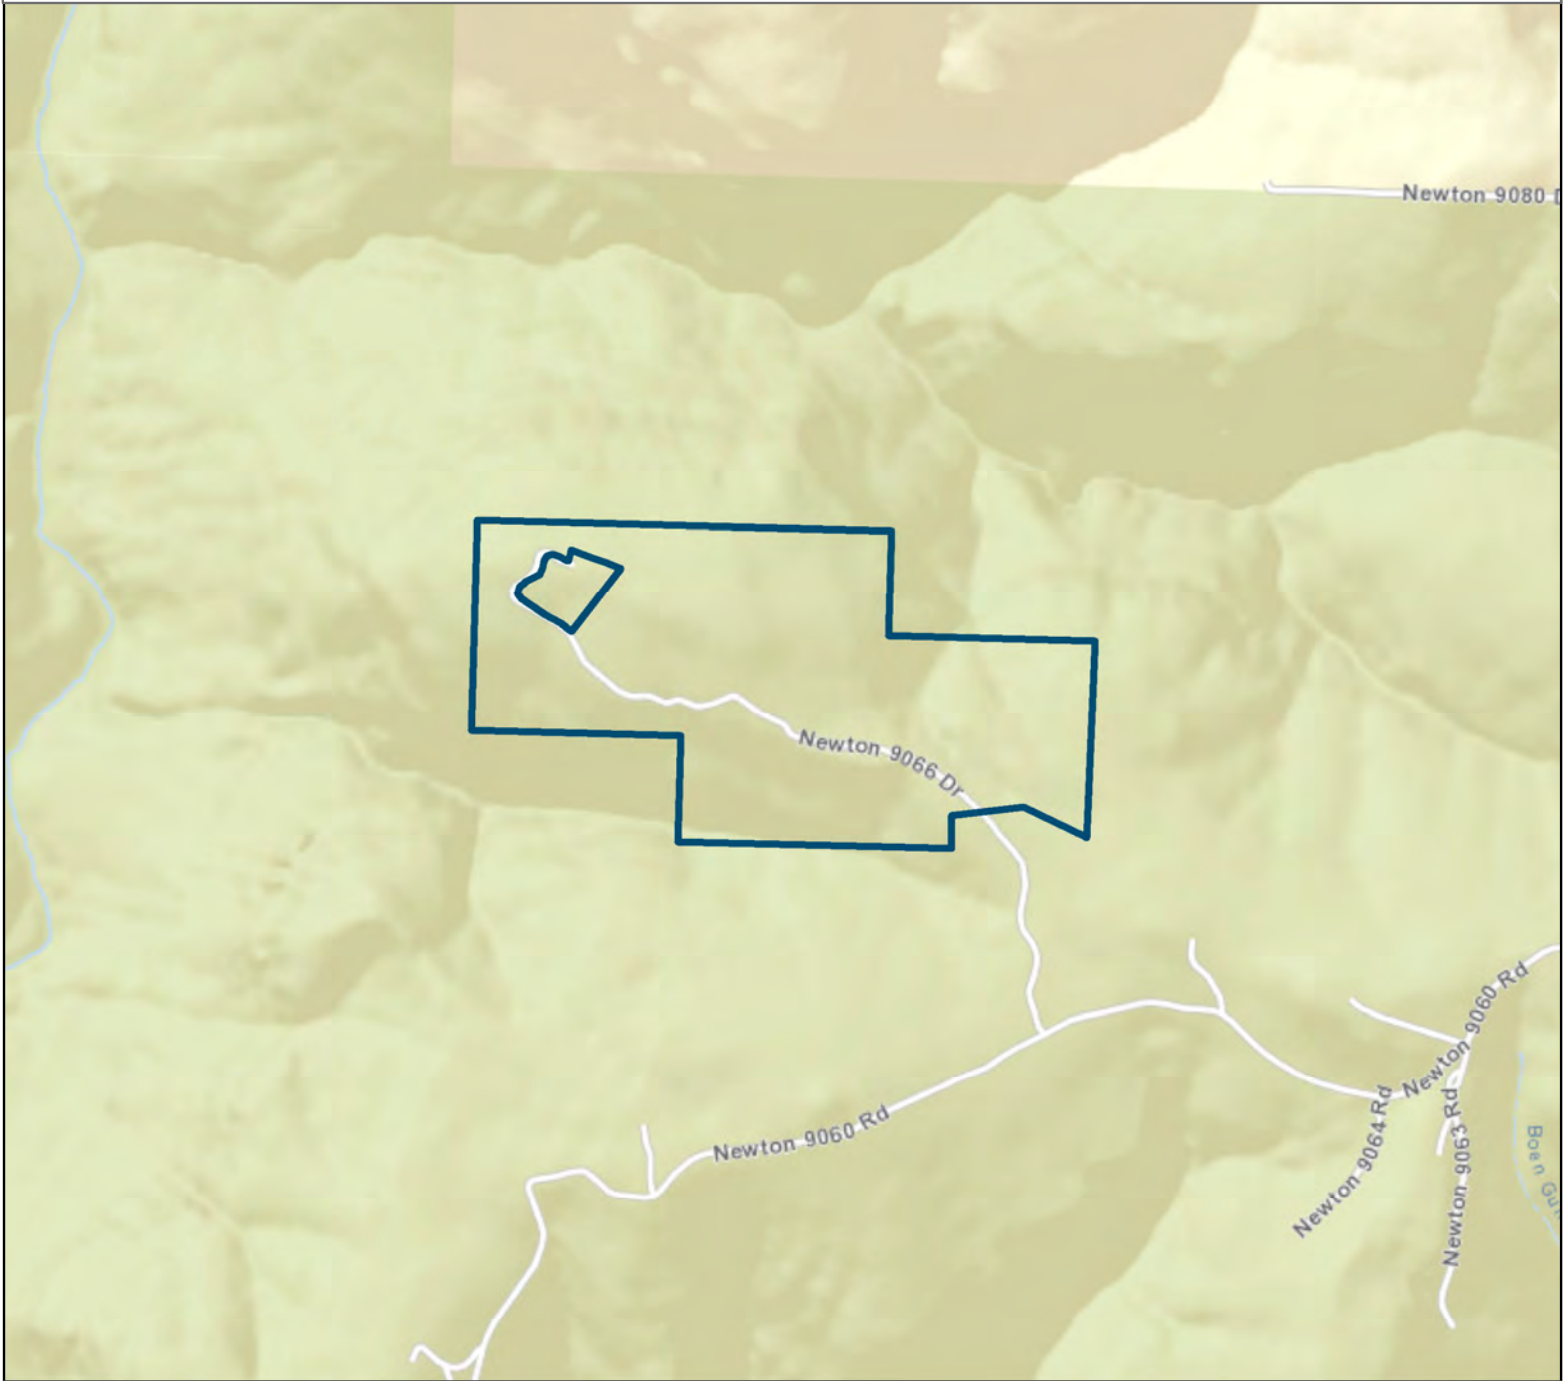

Arkansas Natural Heritage Commission
 System of Natural Areas
 Natural Area Boundaries
Pine Hollow Natural Area

Date: 2/18/2022

County: Newton

Date Added: 1998

Acres: 132.525

USGS Quadrangle: Boxley 7.5'

Directions: There is no public access to this natural area.

Legend

- Parking
- Natural Area

Disclaimer: This map is for general reference purposes only and is not a legal document. User assumes all risks.