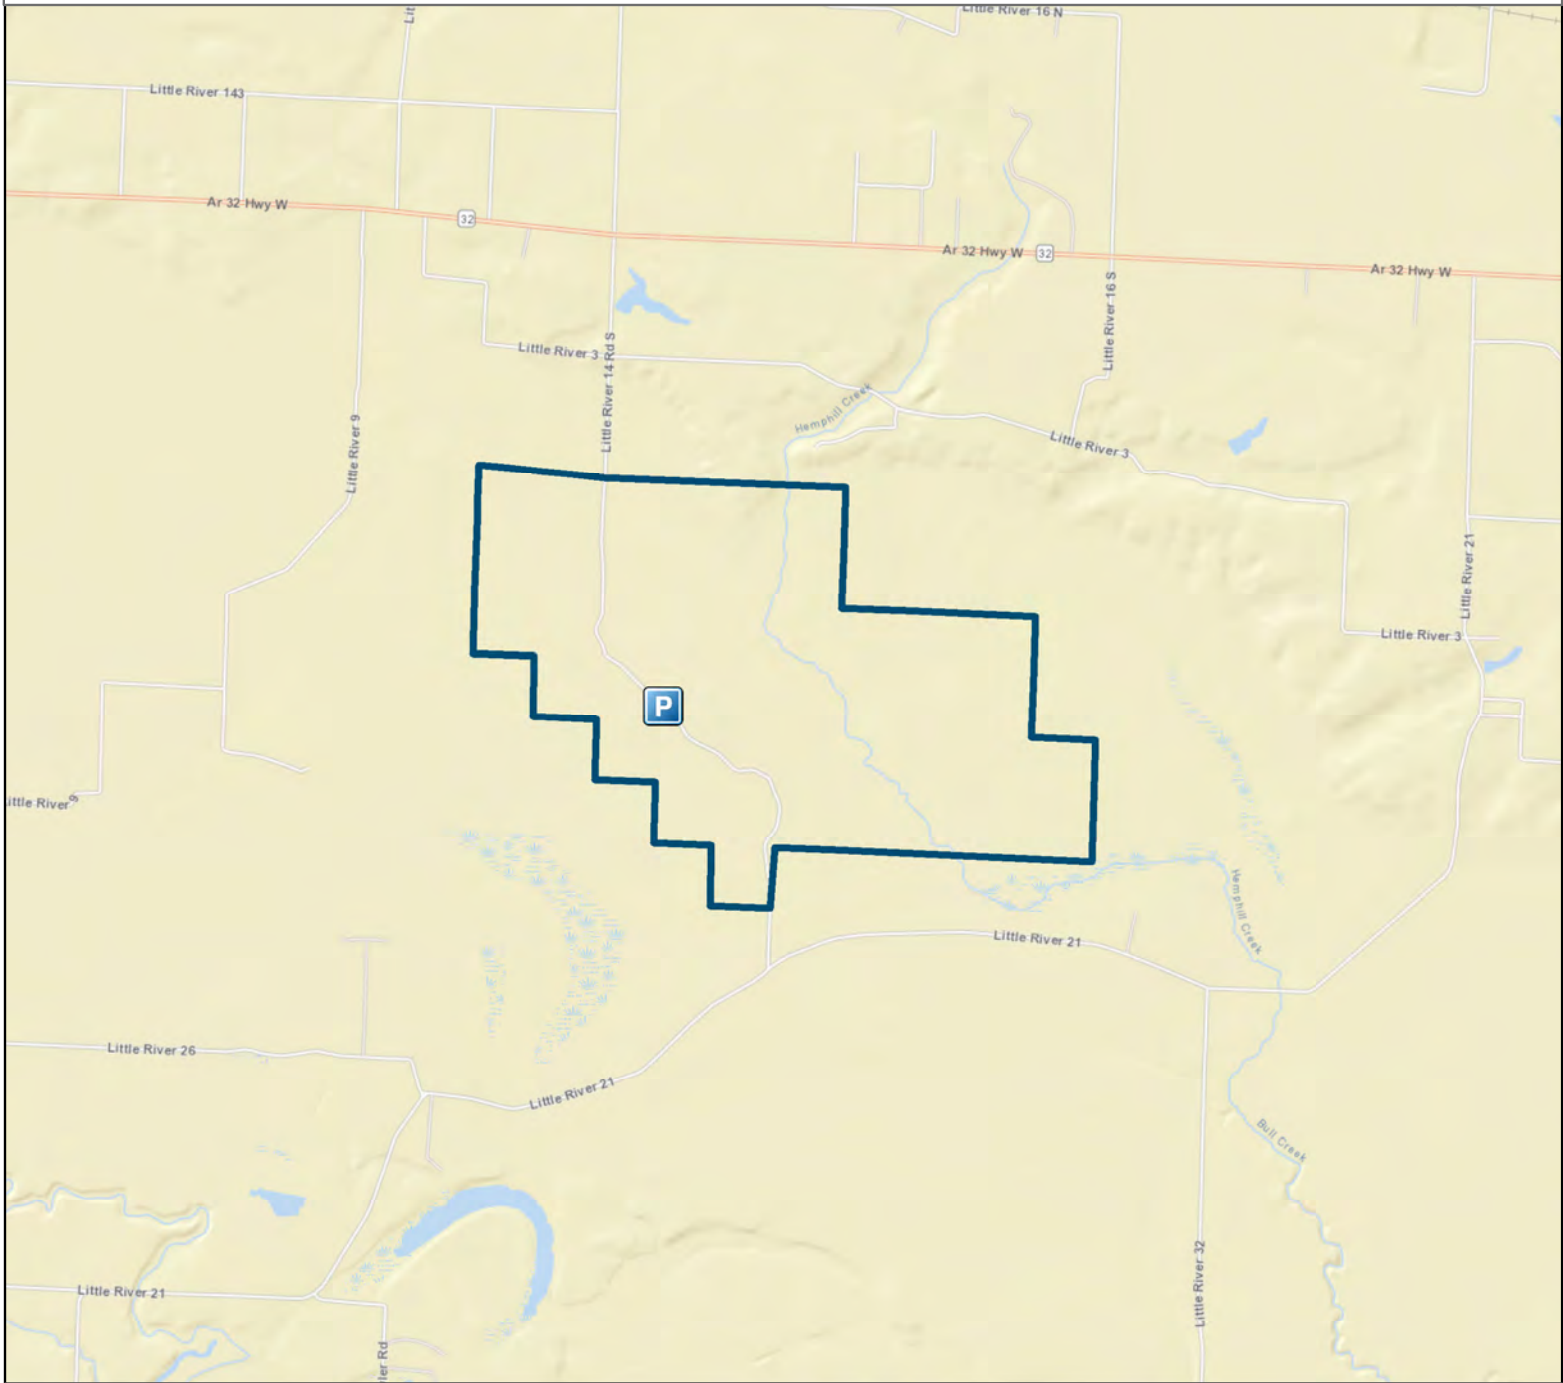

Arkansas Natural Heritage Commission
 System of Natural Areas
 Natural Area Boundaries
Palmetto Flats Natural Area

Date: 2/18/2022

0 4.5
 Miles

County: Little River

Date Added: 2008

Acres: 1848

USGS Quadrangle: Arden 7.5', Ashdown West 7.5', Redbank 7.5'

Directions: From Ashdown take State Highway 32 west approximately 5.2 miles to Richmond Road (Little River 21). Turn left (south) on Richmond Road and drive for about 5.6 miles. Turn right (north) onto a dirt road. Travel for 0.25 miles to the natural area boundary. A parking area is located one mile north on the east side of the road. This area may be seasonally inaccessible due to flooding.

Legend

- Parking
- Natural Area

Disclaimer: This map is for general reference purposes only and is not a legal document. User assumes all risks.