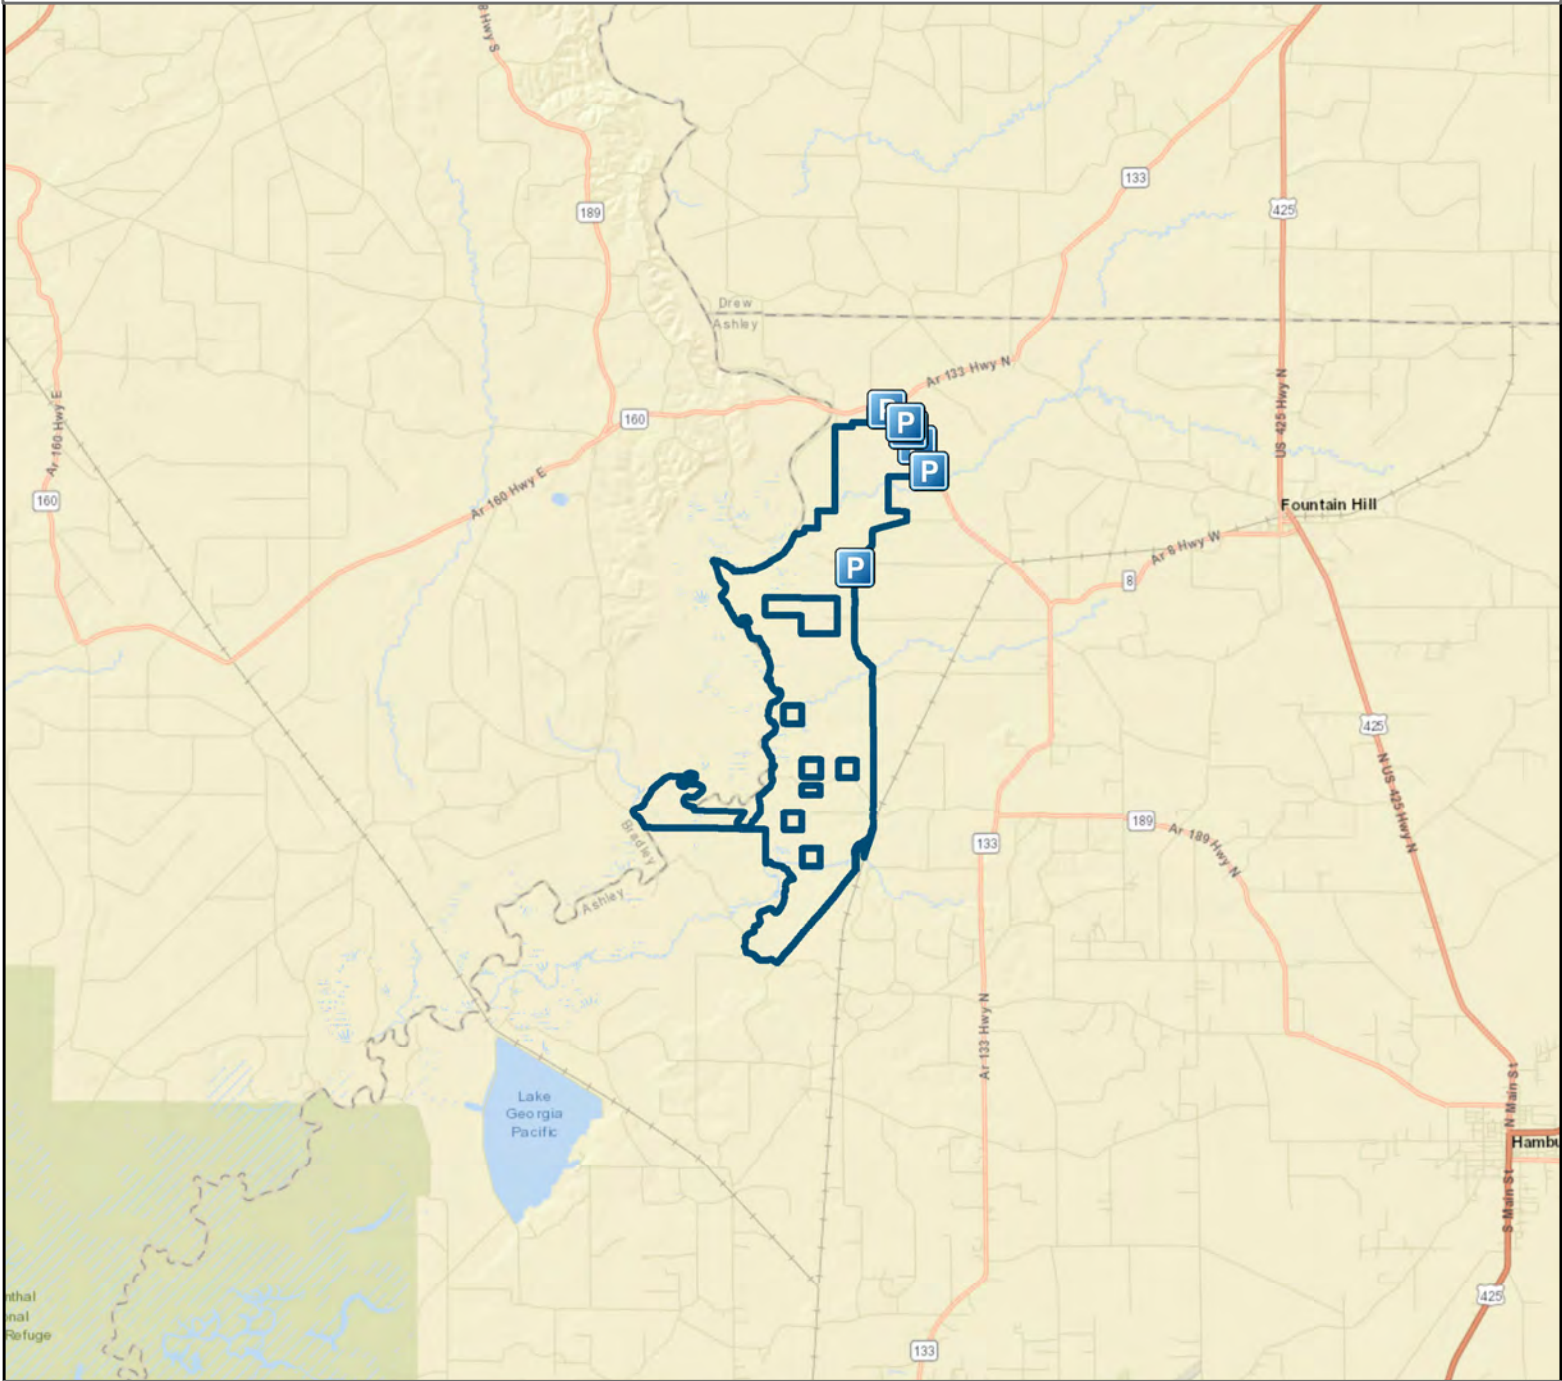

Arkansas Natural Heritage Commission
 System of Natural Areas
 Natural Area Boundaries
Longview Saline Natural Area

Date: 3/16/2022

County: Ashley

Date Added: 2011

Acres: 6027.84

USGS Quadrangle: Milo 7.5', Longview 7.5', Vick 7.5'

Directions: From the intersection of U.S. Highway 425 in Fountain Hill, travel west on State Highway 8 for approximately 3.8 miles. Continue west on State Highway 8 from its junction with State Highway 133 for approximately 1.9 miles to Ashley County Road 452. Turn west (left) on County Road 452 and travel 1.8 miles. The natural area is on the west side of County Road 452 near its intersection with County Road 458.

Legend

Parking

Natural Area

Disclaimer: This map is for general reference purposes only and is not a legal document. User assumes all risks.