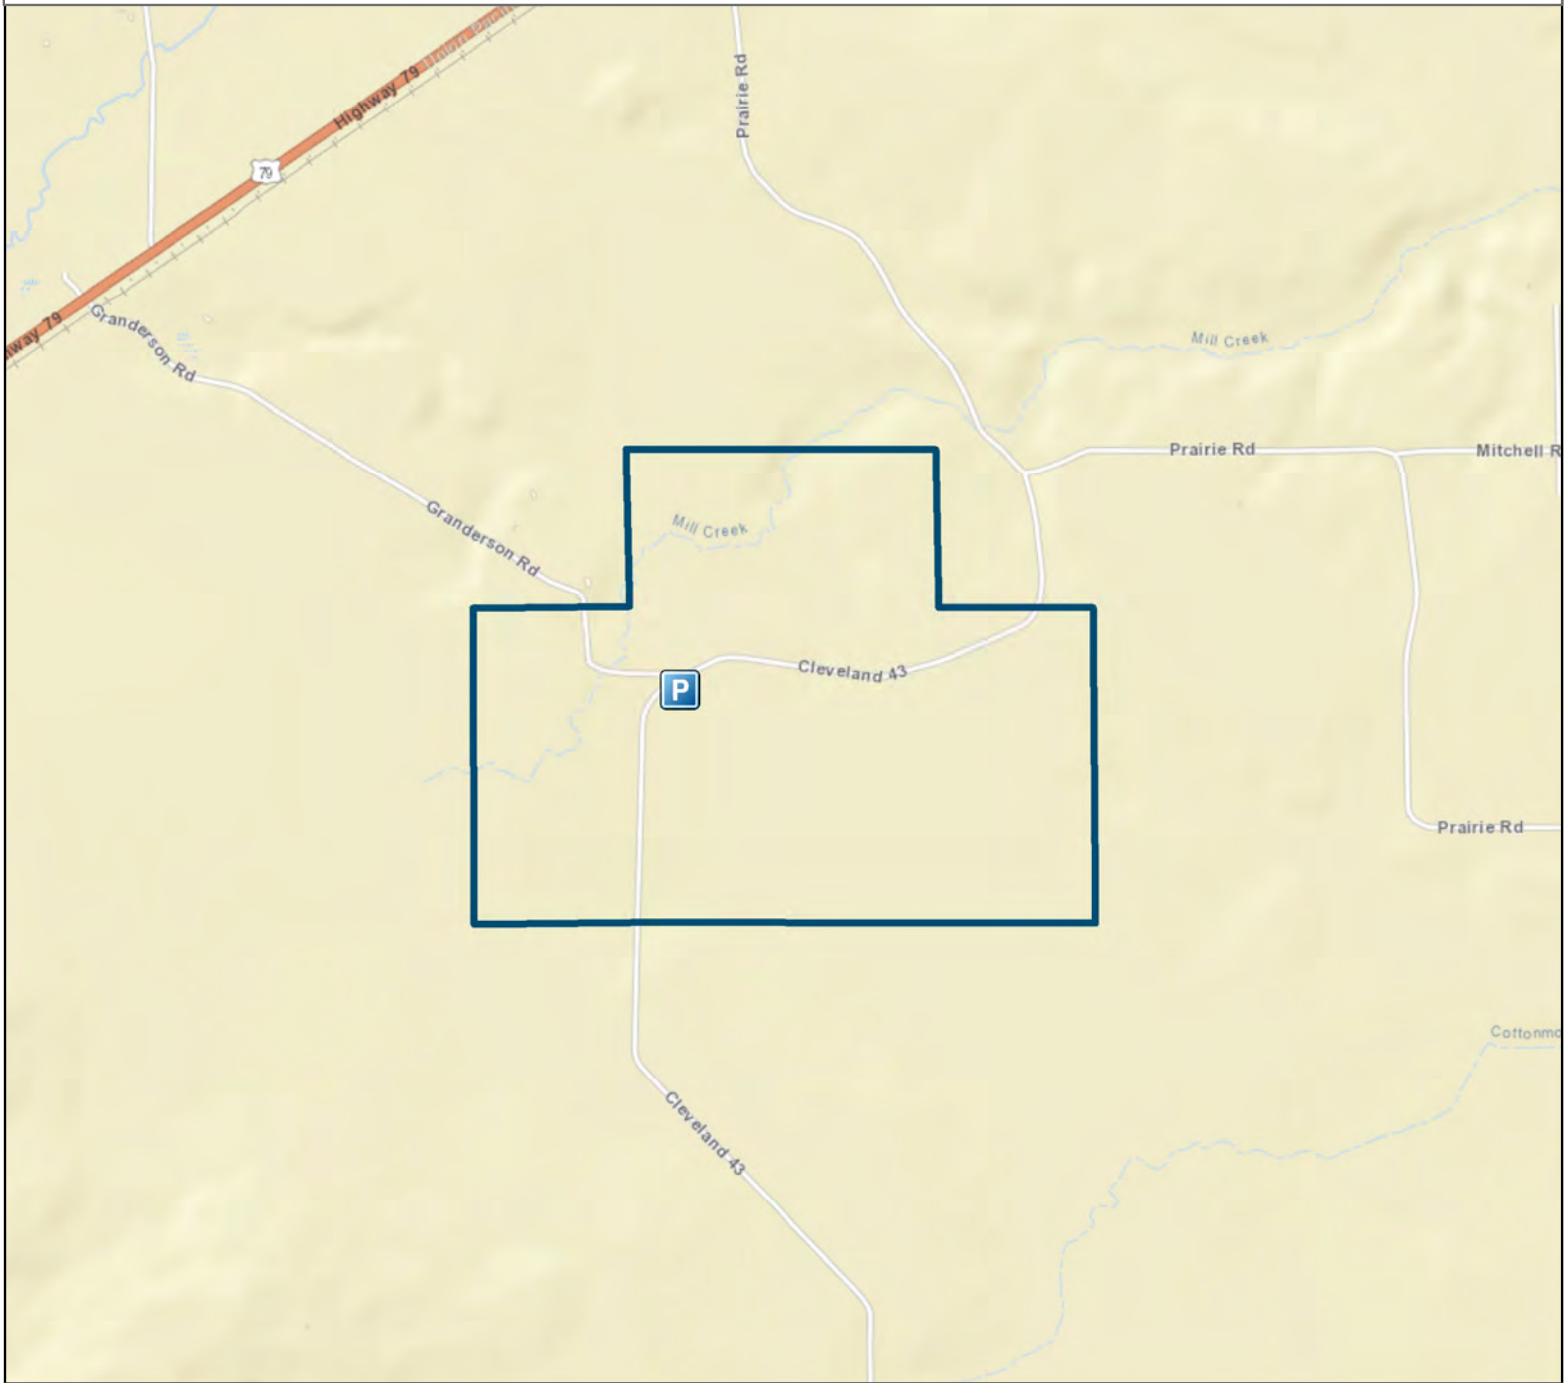

Arkansas Natural Heritage Commission  
 System of Natural Areas  
 Natural Area Boundaries  
**Kingsland Prairie Natural Area**

Date: 2/18/2022

County: Cleveland

Date Added: 2009

Acres: 399.19

USGS Quadrangle: Kingsland 7.5', New Edinburg 7.5'

Directions: From Kingsland, travel northeast approximately 2.6 miles on State Highway 79. Turn right (southeast) onto Prairie Road and travel 1.2 miles to the "Y" in the road. Park along roadside.

Legend

- Parking
- Natural Area

Disclaimer: This map is for general reference purposes only and is not a legal document. User assumes all risks.