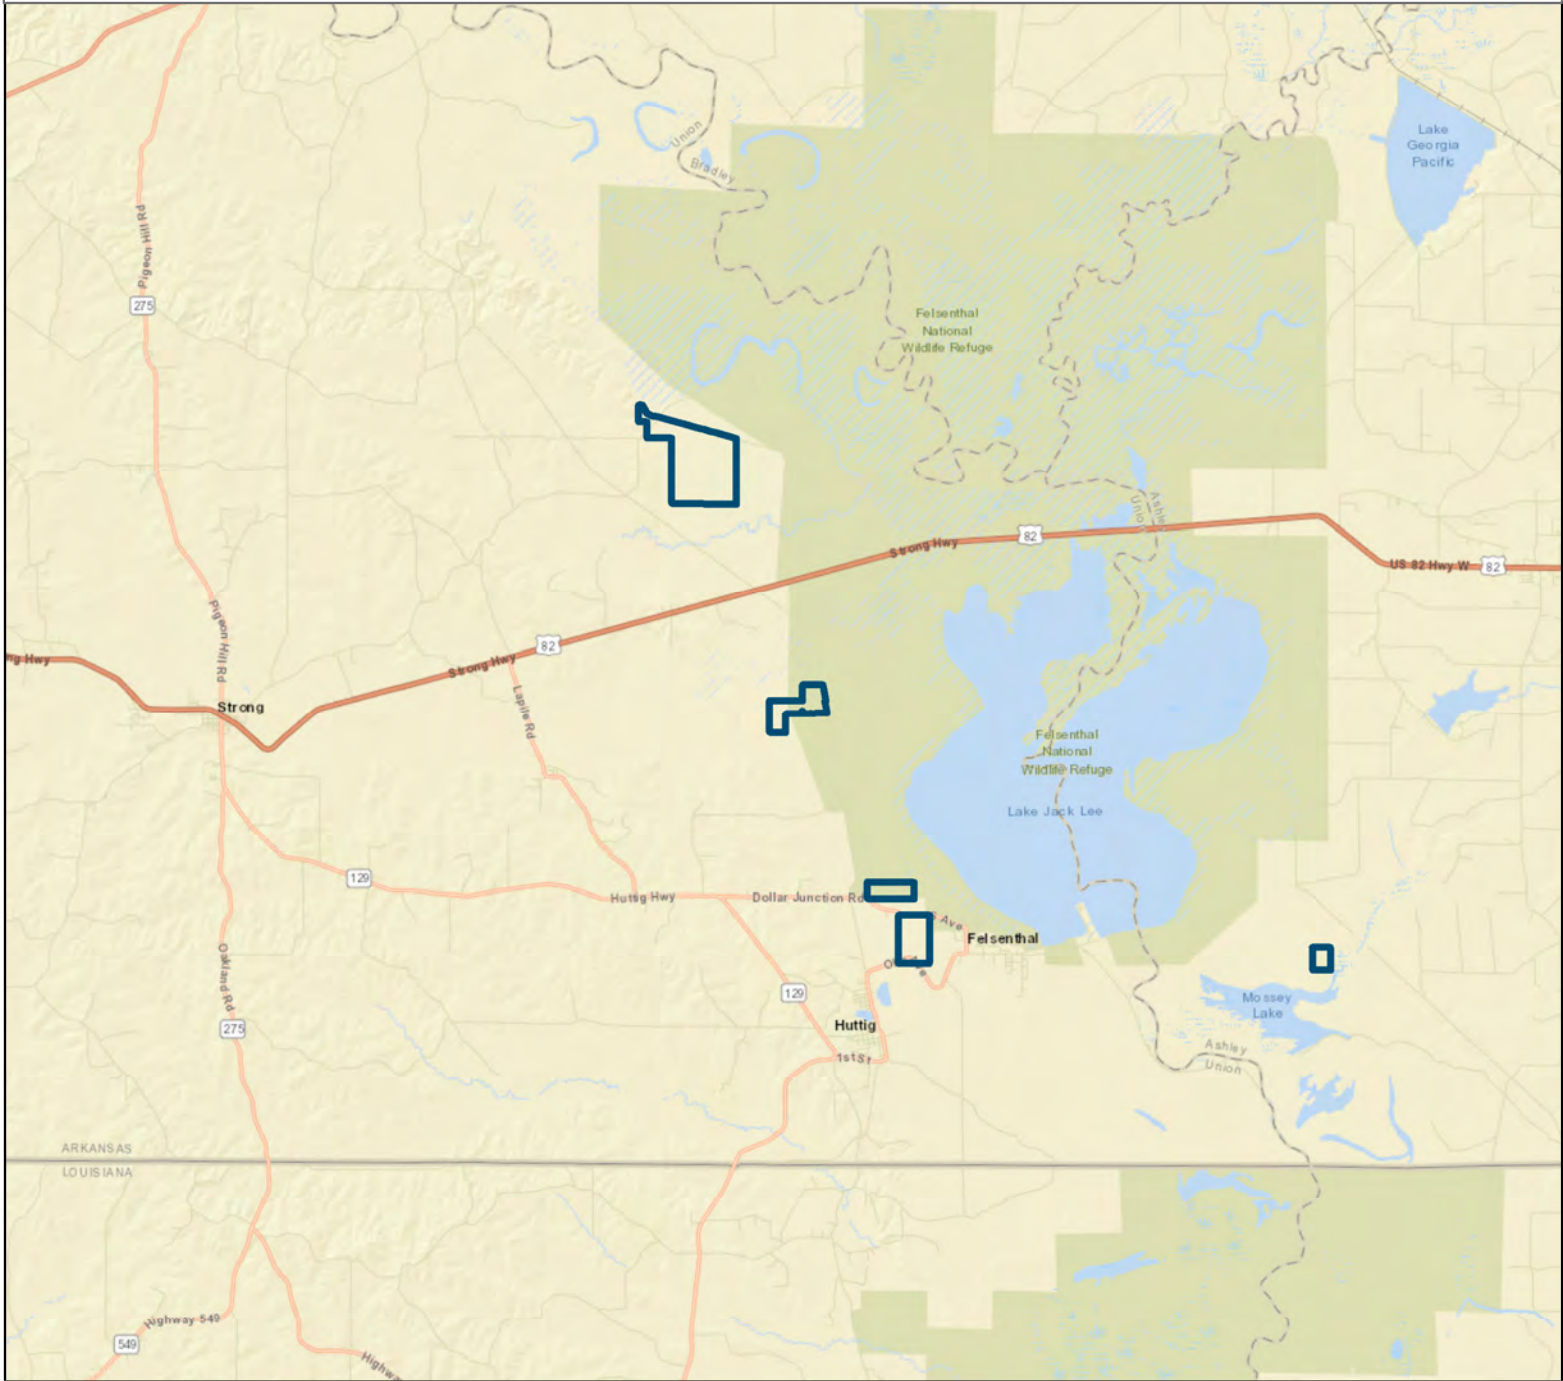

Huttig Pine Flatwoods Natural Area

County: Union

Date Added: 2019

Acres: 1376

USGS Quadrangle: Huttig 7.5, New Union 7.5

Directions: From Strong (Junction of U.S. Highway 82 and State Highway 129) head east on U.S. Highway 82 for approximately 5.0 miles. Turn left (north) on Jones Lake Road and travel 1.9 miles. Turn right to stay right on Jones Lake Road for an additional 3.7 miles. The area is on the right side of the road.

Legend

- Parking
- Natural Area