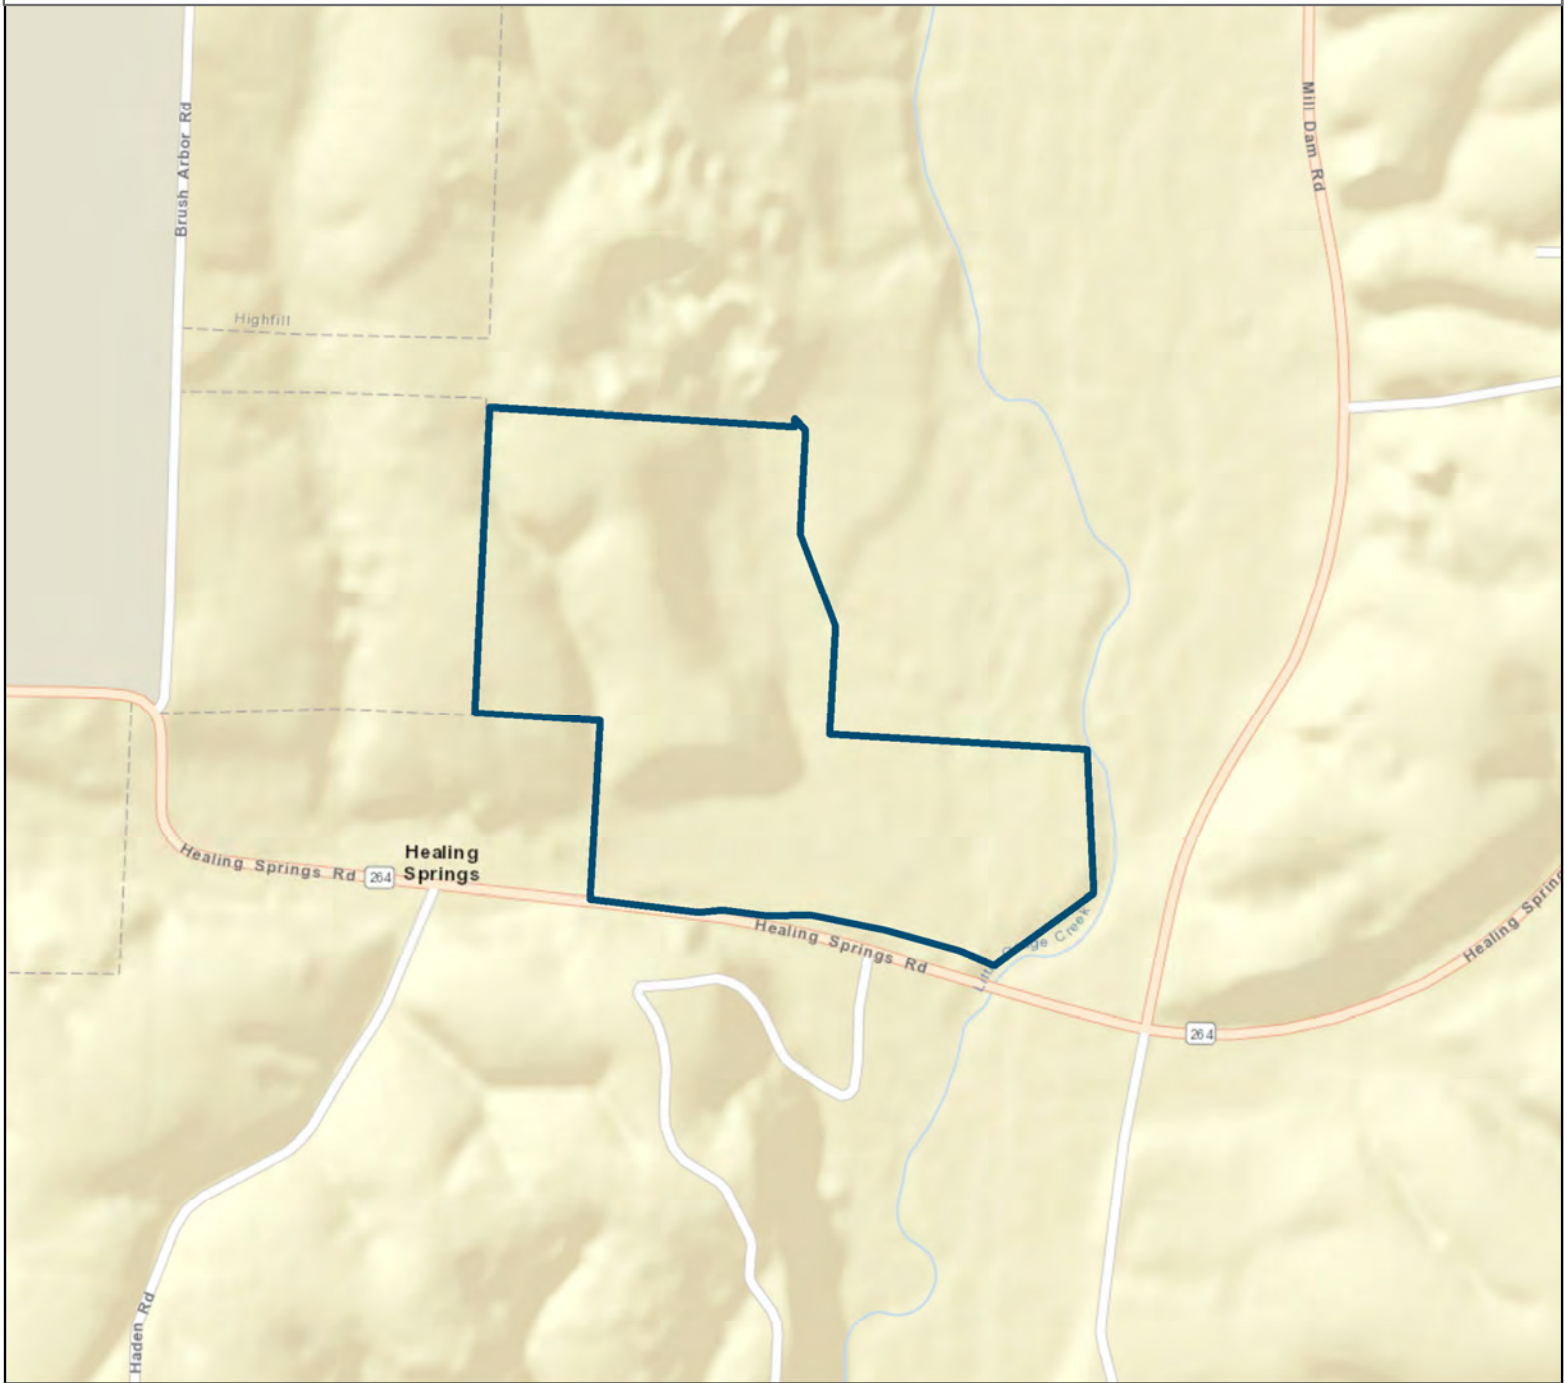

Arkansas Natural Heritage Commission  
 System of Natural Areas  
 Natural Area Boundaries  
**Healing Springs Natural Area**

Date: 2/18/2022

County: Benton

Date Added: 2020-07-01

Acres: 84.5

USGS Quadrangle: Centerton 7.5'

Directions: From State Highway 112/264 junction on the north side of the town of Cave Springs, proceed west on Highway 264 (Healing Springs Road) about 2.6 miles to a gate on the north side of the highway.

Legend

- Parking
- Natural Area

Disclaimer: This map is for general reference purposes only and is not a legal document. User assumes all risks.