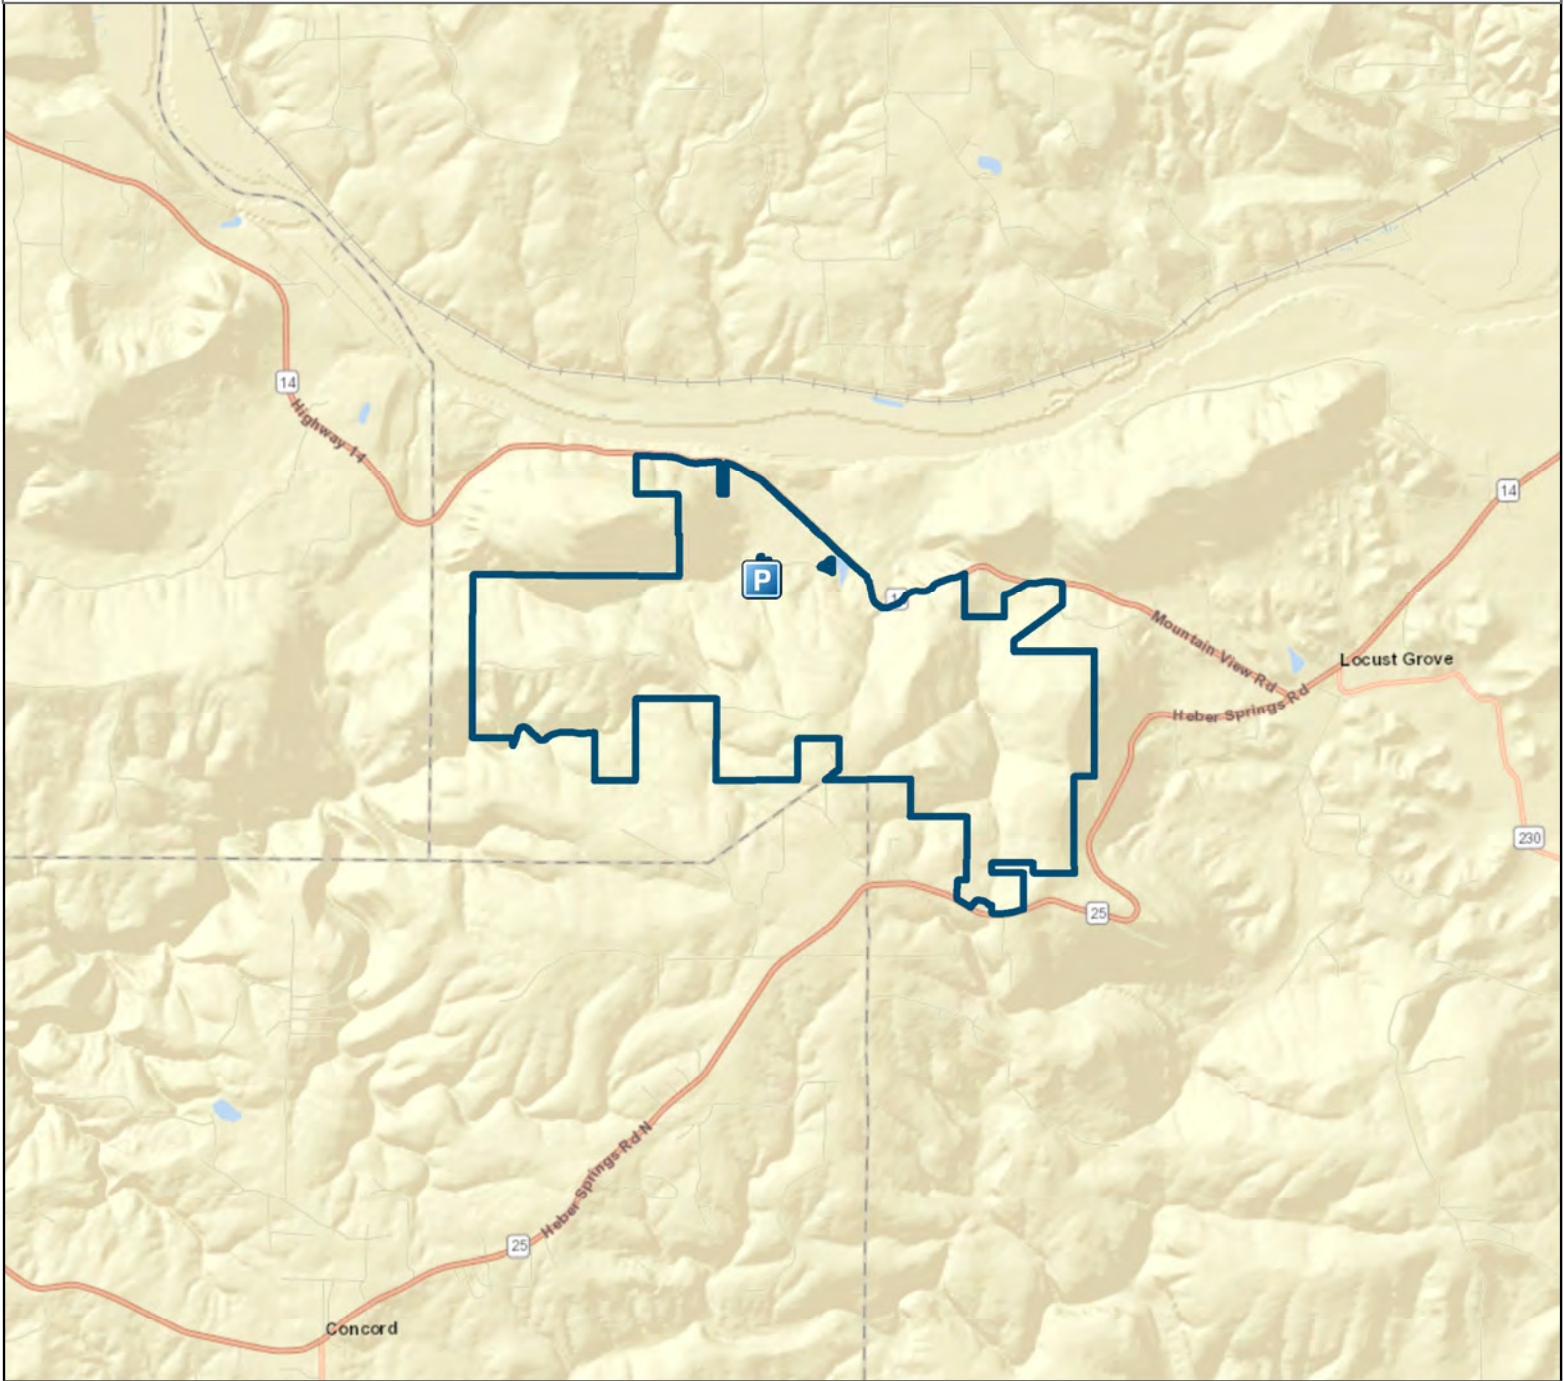

Arkansas Natural Heritage Commission
 System of Natural Areas
 Natural Area Boundaries
Foushee Cave Natural Area

Date: 2/18/2022

County: Independence

Date Added: 2011

Acres: 3235.99

USGS Quadrangle: Concord 7.5'

Directions: From the community of Locust Grove, travel southwest on State Highway 14/25 for 0.4 miles. Turn right onto State Highway 14 and travel 2.8 miles. The natural area is on the south side of the road.

Legend

- Parking
- Natural Area

Disclaimer: This map is for general reference purposes only and is not a legal document. User assumes all risks.