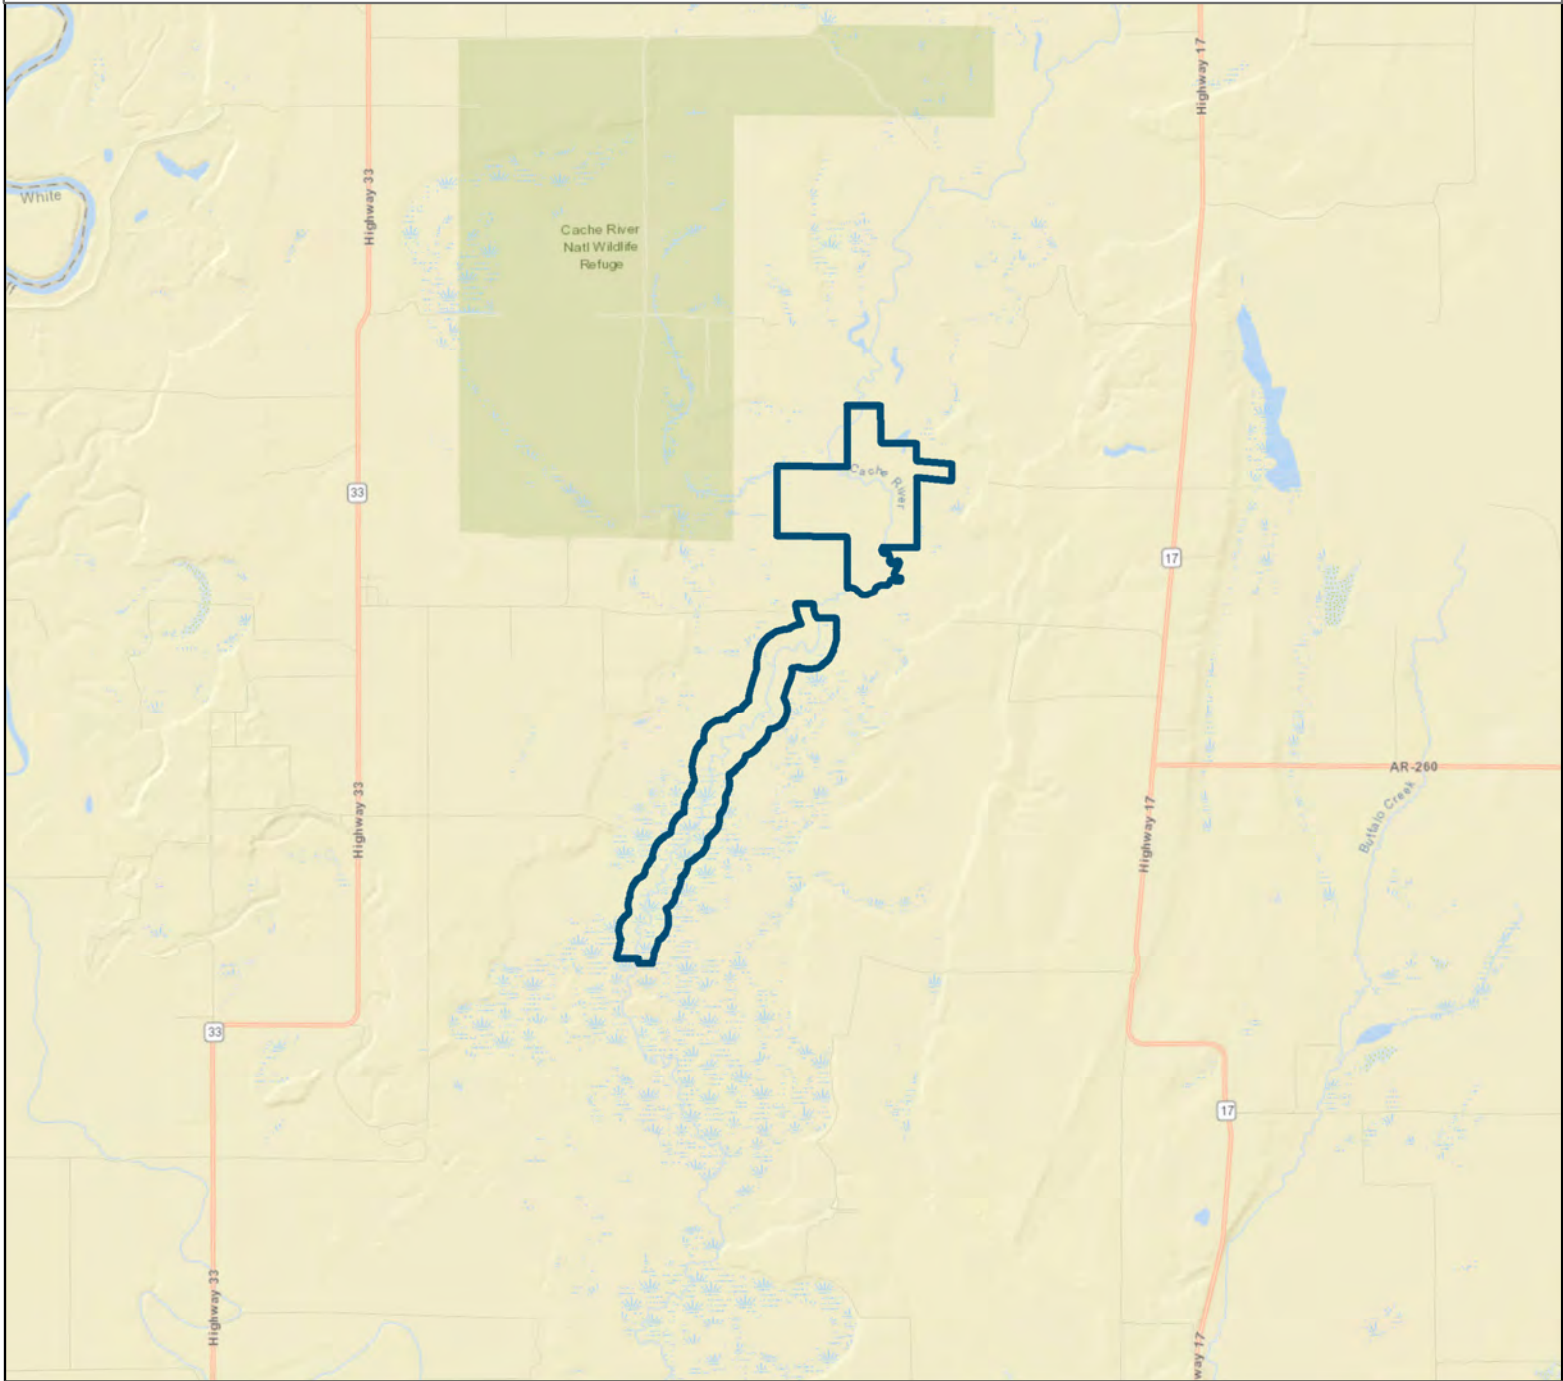

Arkansas Natural Heritage Commission  
 System of Natural Areas  
 Natural Area Boundaries  
**Cache River Natural Area**

Date: 2/18/2022

County: Woodruff

Date Added: 1983

Acres: 937.43

USGS Quadrangle: Gregory 7.5', Cotton Plant 7.5'

Directions: From Augusta, travel south on State Highway 33 to Gregory (from Interstate 40 take exit 202 and travel north on State Highway 33). At Gregory turn east onto County Road 752 and travel 1.4 miles to the intersection with County Road 745. Bear right and continue on County Road 752 for 1.6 miles to the boat launch site.

Legend

- Parking
- Natural Area

Disclaimer: This map is for general reference purposes only and is not a legal document. User assumes all risks.