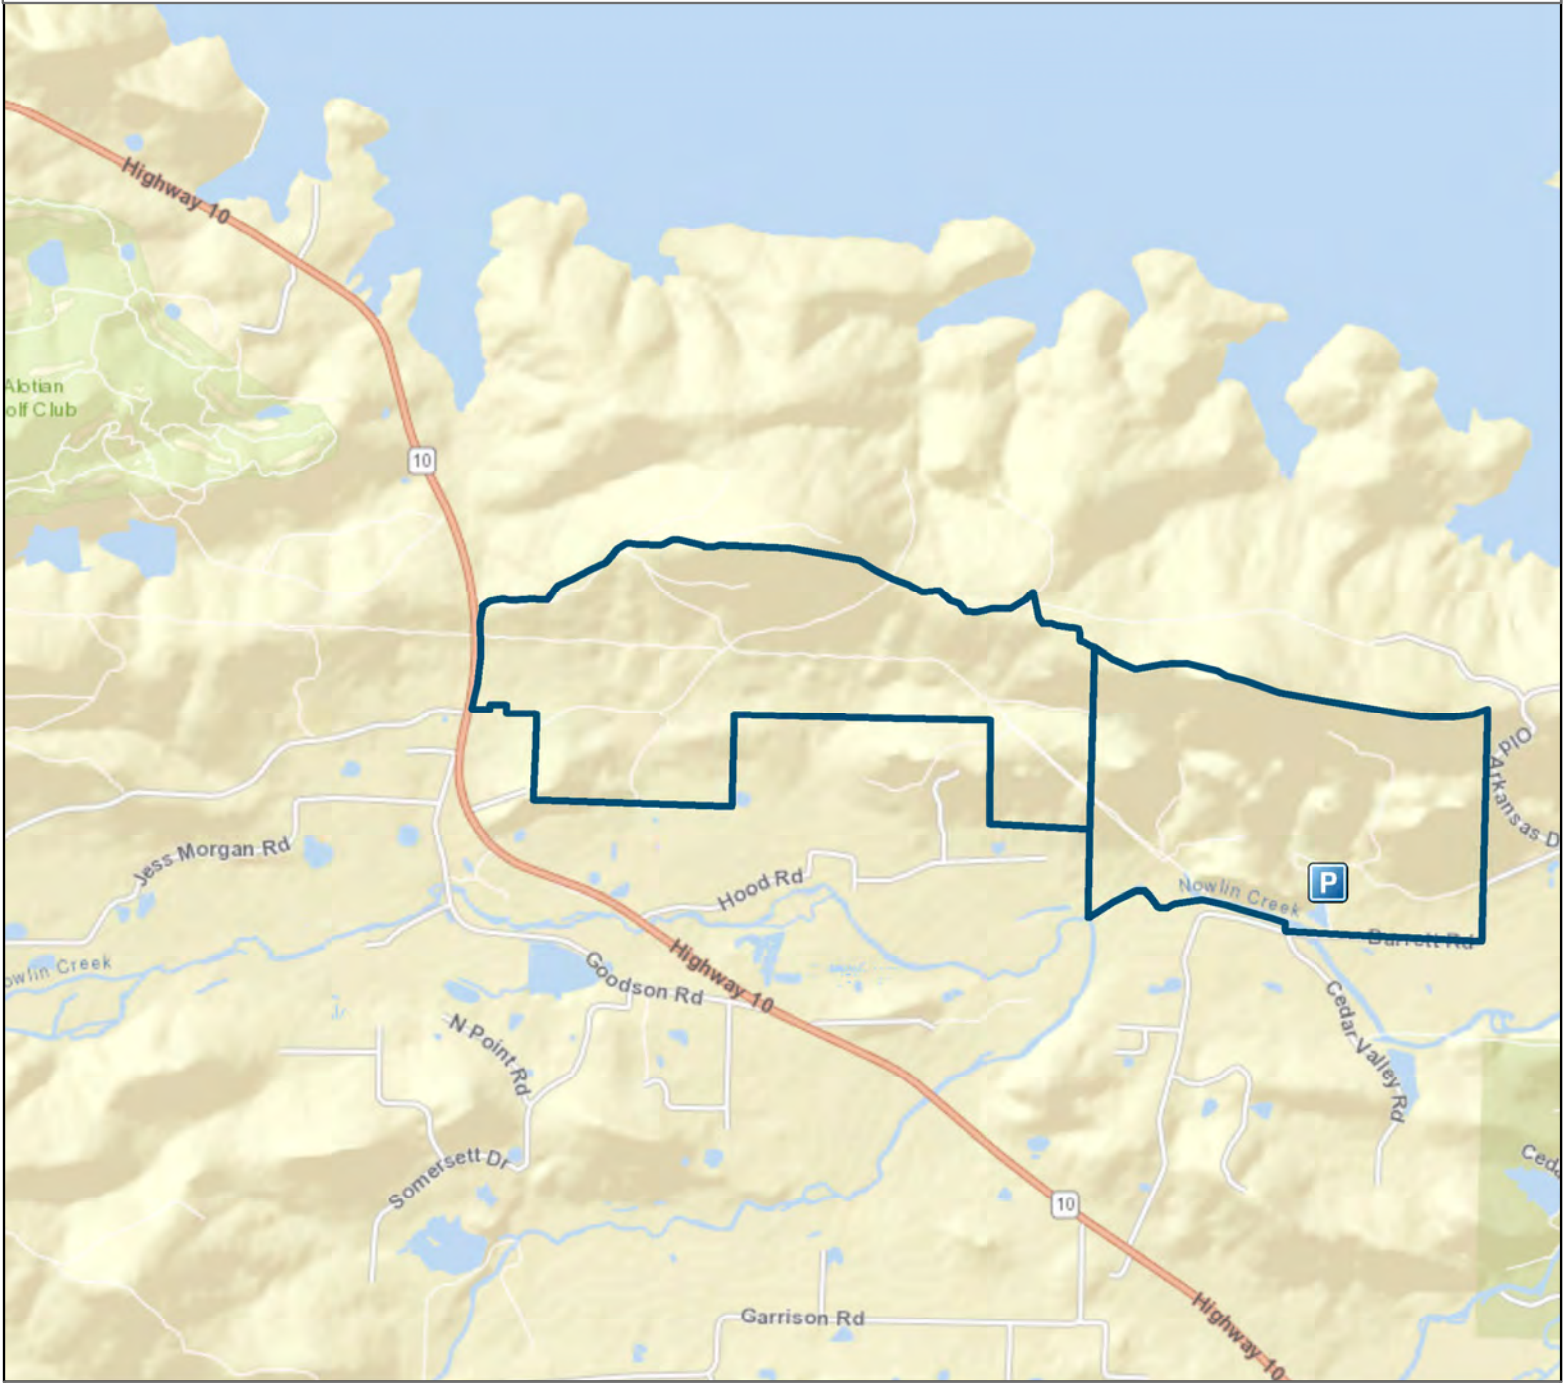

Arkansas Natural Heritage Commission
 System of Natural Areas
 Natural Area Boundaries
Blue Mountain Natural Area

Date: 2/18/2022

County: Pulaski

Date Added: 2021

Acres: 457.23

USGS Quadrangle: Pinnacle Mountain 7.5'

Directions: From Little Rock take Cantrell Road (Highway 10) west about 16 miles, the Natural Areas will be on your right (east).
 You may park at the WMA sign near the forestry gate.

Legend

- Parking
- Natural Area

Disclaimer: This map is for general reference purposes only and is not a legal document. User assumes all risks.