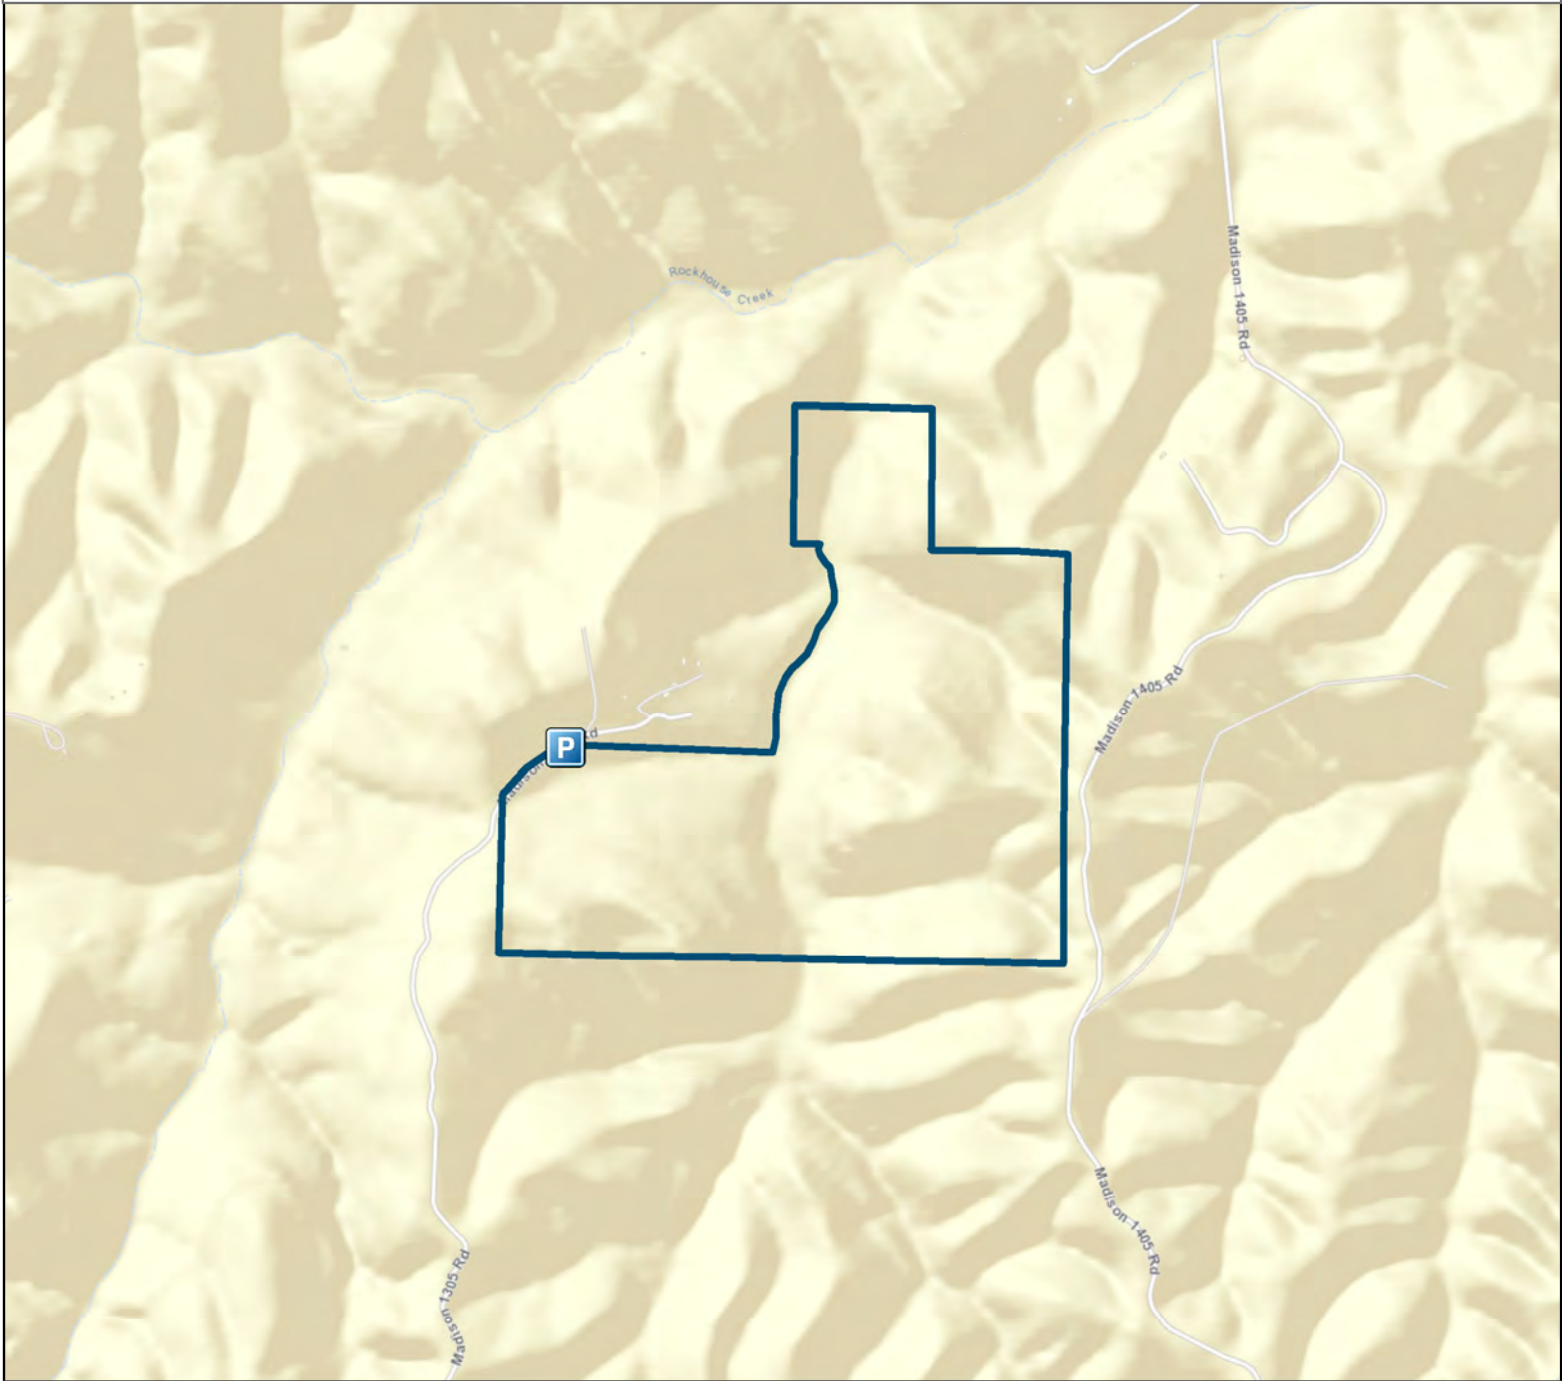

Arkansas Natural Heritage Commission
 System of Natural Areas
 Natural Area Boundaries
Bear Hollow Natural Area

Date: 2/18/2022

County: Madison

Date Added: 1991

Acres: 397.1

USGS Quadrangle: Rockhouse 7.5', Forum 7.5'

Directions: From Huntsville, follow State Highway 23 north. Pass through Withrow Springs State Park and the town of Forum. Approximately 3 miles north of Forum turn right onto County Road 1235 (formerly County Road 30) at the large brown Madison County Wildlife Management Area sign. Continue past the Arkansas Game & Fish Commission Headquarters trailer and turn right onto County Road 1250 at a green rectangular Ozark Natural Science Center (ONSC) sign. Turn left on County Road 1305 at the brown ONSC sign. Continue for two miles to the ONSC. The natural area is adjacent to ONSC property to the south and east.

Legend

- Parking
- Natural Area

Disclaimer: This map is for general reference purposes only and is not a legal document. User assumes all risks.