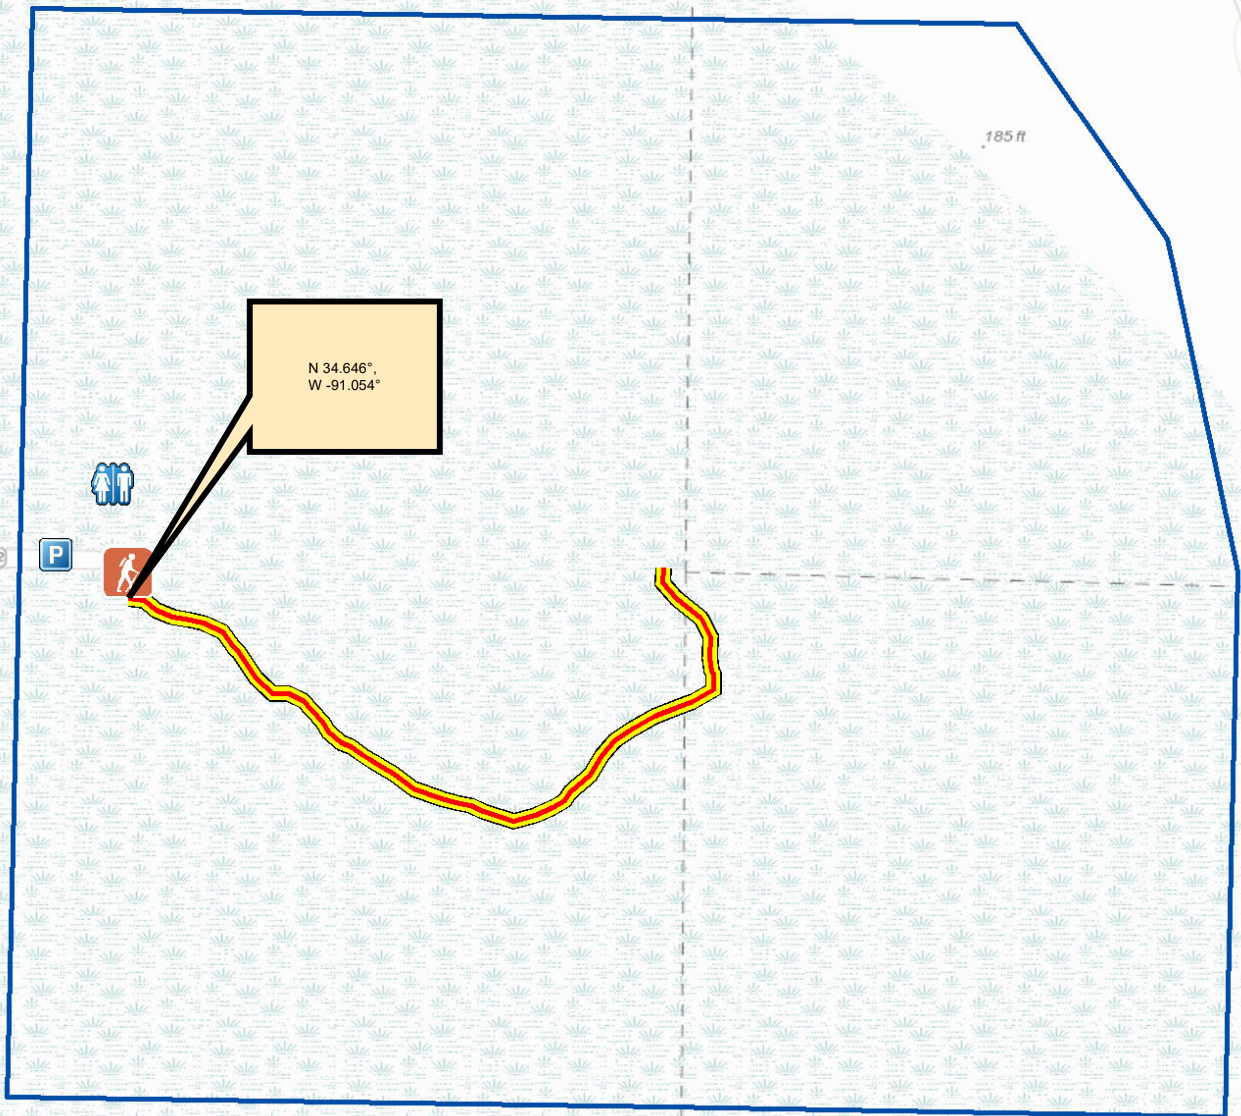

Louisiana Purchase Natural Area Trail

Legend

 Parking Points

 Public Restroom

 Trail Heads

ANHC Statewide Trails

Accessibility

 ADA Compliant

 By Boat

 By Foot

 Part of Trail ADA Compliant

 Natural Area

Trail rated: Easy

Disclaimer: This map is for general reference purposes only and is not a legal document. User assumes all risks.

Trail Length: 0.4 mile