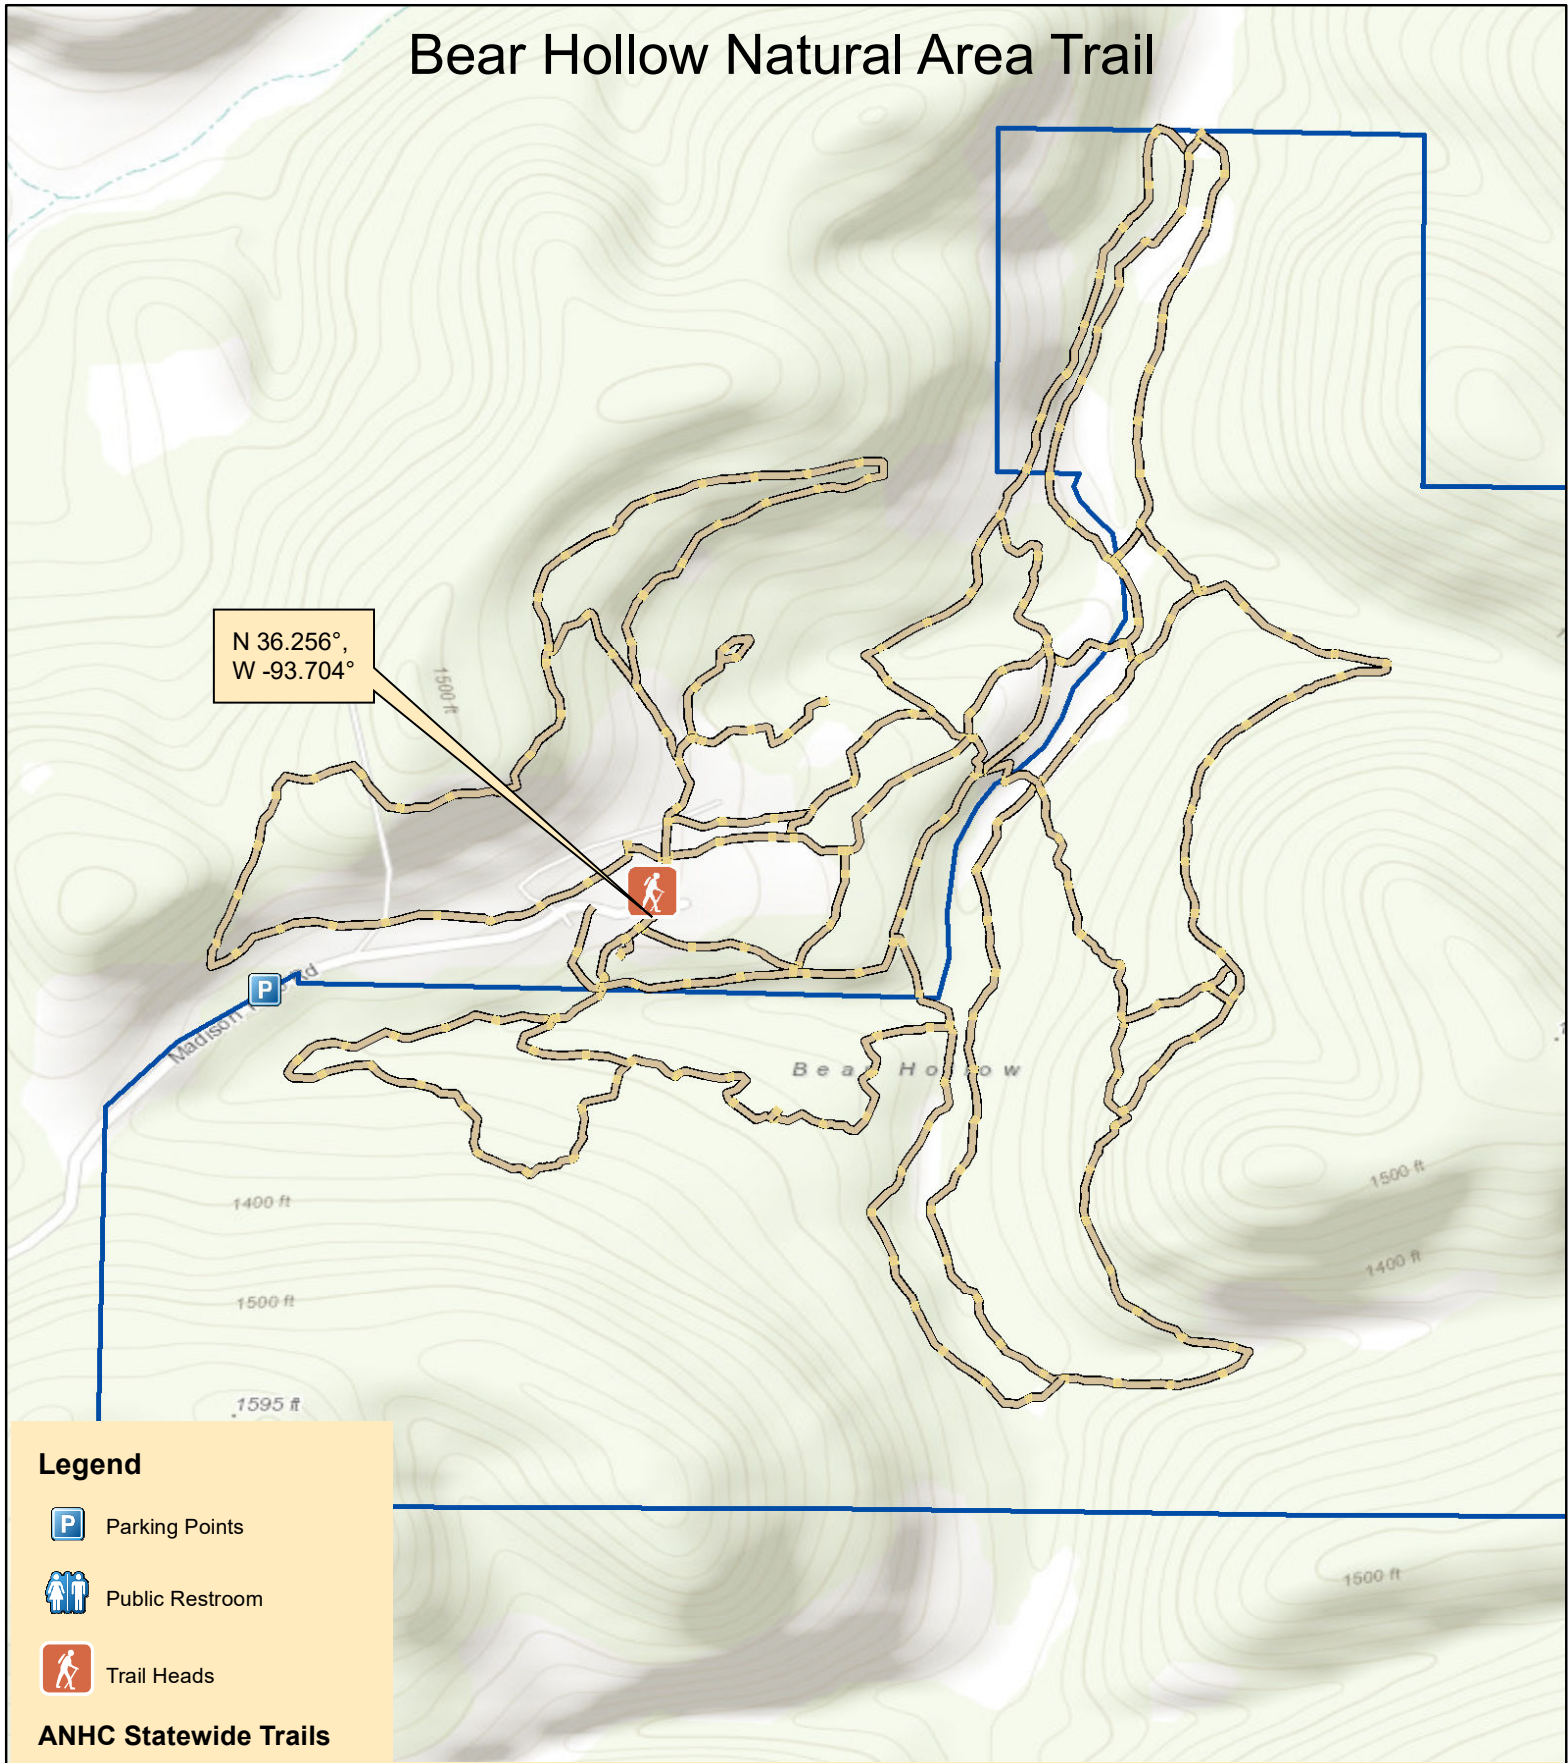

# Bear Hollow Natural Area Trail

## Legend

 Parking Points

 Public Restroom

 Trail Heads

### Accessibility

 ADA Compliant

 By Boat

 By Foot

 Part of Trail ADA Compliant

 Natural Area

Trail rated: Easy

Disclaimer: This map is for general reference purposes only and is not a legal document. User assumes all risks.

Trail Length: 7.5 miles